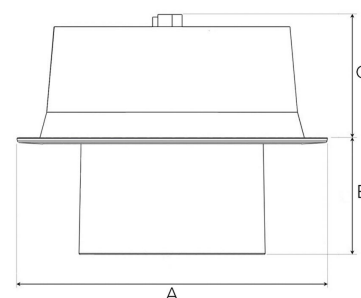

FLEXO 3000, 930 (BBL), WIDE FLOOD, BLACK

- ✓ Modern, minimalistisch und sauber wirkende Decke
- ✓ Verfügbar in verschiedenen Lumenpaketen
- ✓ Werkzeuglose Montage
- ✓ Kippbar und drehbar
- ✓ Erhältlich in Weiß, Schwarz und Grau

TECHNICAL SPECIFICATION

Product Code	306-503-20
Colour	Black
Control	On/off
CRI light colour	930 (BBL)
Delivered lumen output lm	2700
Driver	Stand alone, included
EEL	A++
Light distribution	Wide flood
Lightsource	LED COB
Mains input voltage	220-240 V
Measurements A	176
Measurements B	65
Measurements C	70
Mounting	Recessed
Position	360°/60°
Lifetime	L80 B10, 50.000h
Protection	IP 20, class III
Sawing instructions diameter	165
Start Time	Instant
System power W	22
Unit	mm
Weight	0.9

A= 176mm, B= 65mm, C= 70mm

Spot		Medium		Flood		Wide Flood	
14°		27°		38°		56°	
m	ø	m	ø	m	ø	m	ø
1.0	0.25	1.0	0.48	1.0	0.69	1.0	1.07
2.0	0.49	2.0	0.95	2.0	1.39	2.0	2.14
3.0	0.74	3.0	1.43	3.0	2.08	3.0	3.22

165mm