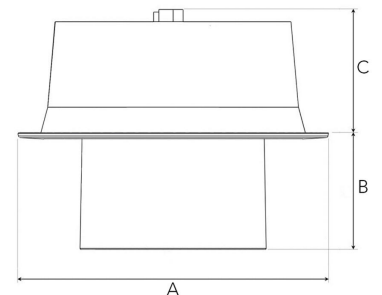

FLEXO 3000, 930 (BBL), WIDE FLOOD, WHITE

- ✓ Modern, minimalistisch und sauber wirkende Decke
- ✓ Verfügbar in verschiedenen Lumenpaketen
- ✓ Werkzeuglose Montage
- ✓ Kippbar und drehbar
- ✓ Erhältlich in Weiß, Schwarz und Grau

TECHNICAL SPECIFICATION

Product Code	306-503-10
Colour	White
Control	On/off
CRI light colour	930 (BBL)
Delivered lumen output lm	2700
Driver	Stand alone, included
EEL	A++
Light distribution	Wide flood
Lightsource	LED COB
Mains input voltage	220-240 V
Measurements A	176
Measurements B	65
Measurements C	70
Mounting	Recessed
Position	360°/60°
Lifetime	L80 B10, 50.000h
Protection	IP 20, class III
Sawing instructions diameter	165
Start Time	Instant
System power W	22
Unit	mm
Weight	0.9

A= 176mm, B= 65mm, C= 70mm

Spot		Medium		Flood		Wide Flood	
14°		27°		38°		56°	
m	ø	m	ø	m	ø	m	ø
1.0	0.25	1.0	0.48	1.0	0.69	1.0	1.07
2.0	0.49	2.0	0.95	2.0	1.39	2.0	2.14
3.0	0.74	3.0	1.43	3.0	2.08	3.0	3.22

165mm