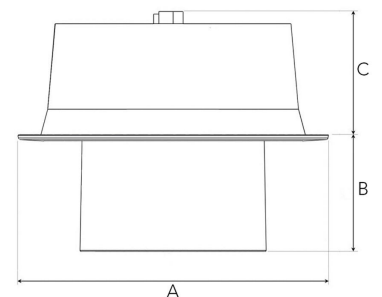

# FLEXO 4000, 930 (BBL), SPOT, BLACK

- ✓ Modern, minimalistisch und sauber wirkende Decke
- ✓ Verfügbar in verschiedenen Lumenpaketen
- ✓ Werkzeuglose Montage
- ✓ Kippbar und drehbar
- ✓ Erhältlich in Weiß, Schwarz und Grau

## TECHNICAL SPECIFICATION

Product Code	306-510-20
Colour	Black
Control	On/off
CRI light colour	930 (BBL)
Delivered lumen output lm	3970
Driver	Stand alone, included
EEL	A++
Light distribution	Spot
Lightsource	LED COB
Mains input voltage	220-240 V
Measurements A	176
Measurements B	65
Measurements C	70
Mounting	Recessed
Position	360°/60°
Lifetime	L80 B10, 50.000h
Protection	IP 20, class III
Sawing instructions diameter	165
Start Time	Instant
System power W	35
Unit	mm
Weight	0,9

A= 176mm, B= 65mm, C= 70mm

Spot		Medium		Flood		Wide Flood	
14°		27°		38°		56°	
m	ø	m	ø	m	ø	m	ø
1.0	0.25	1.0	0.48	1.0	0.69	1.0	1.07
2.0	0.49	2.0	0.95	2.0	1.39	2.0	2.14
3.0	0.74	3.0	1.43	3.0	2.08	3.0	3.22

165mm