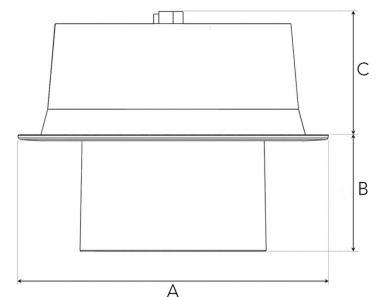

FLEXO 4000, 930 (BBL), SPOT, WHITE

- ✓ Modern, minimalistisch und sauber wirkende Decke
- ✓ Verfügbar in verschiedenen Lumenpaketen
- ✓ Werkzeuglose Montage
- ✓ Kippbar und drehbar
- ✓ Erhältlich in Weiß, Schwarz und Grau

TECHNICAL SPECIFICATION

Product Code	306-510-10
Colour	White
Control	On/off
CRI light colour	930 (BBL)
Delivered lumen output lm	3970
Driver	Stand alone, included
EEL	A++
Light distribution	Spot
Lightsource	LED COB
Mains input voltage	220-240 V
Measurements A	176
Measurements B	65
Measurements C	70
Mounting	Recessed
Position	360°/60°
Lifetime	L80 B10, 50.000h
Protection	IP 20, class III
Sawing instructions diameter	165
Start Time	Instant
System power W	35
Unit	mm
Weight	0,9

A= 176mm, B= 65mm, C= 70mm

Spot		Medium		Flood		Wide Flood	
14°		27°		38°		56°	
m	ø	m	ø	m	ø	m	ø
1.0	0.25	1.0	0.48	1.0	0.69	1.0	1.07
2.0	0.49	2.0	0.95	2.0	1.39	2.0	2.14
3.0	0.74	3.0	1.43	3.0	2.08	3.0	3.22

165mm