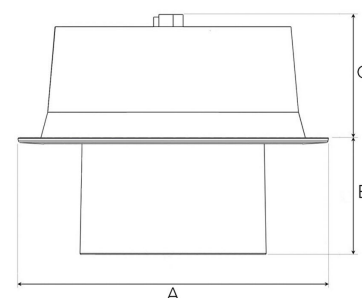

FLEXO 3000, 930 (BBL), SPOT, GREY

- ✓ Modern, minimalistisch und sauber wirkende Decke
- ✓ Verfügbar in verschiedenen Lumenpaketen
- ✓ Werkzeuglose Montage
- ✓ Kippbar und drehbar
- ✓ Erhältlich in Weiß, Schwarz und Grau

TECHNICAL SPECIFICATION

Product Code	306-500-30
Colour	Grey
Control	On/off
CRI light colour	930 (BBL)
Delivered lumen output lm	2700
Driver	Stand alone, included
EEL	A++
Light distribution	Spot
Lightsource	LED COB
Mains input voltage	220-240 V
Measurements A	176
Measurements B	65
Measurements C	70
Mounting	Recessed
Position	360°/60°
Lifetime	L80 B10, 50.000h
Protection	IP 20, class III
Sawing instructions diameter	165
Start Time	Instant
System power W	22
Unit	mm
Weight	0.9

A= 176mm, B= 65mm, C= 70mm

Spot		Medium		Flood		Wide Flood	
14°		27°		38°		56°	
m	ø	m	ø	m	ø	m	ø
1.0	0.25	1.0	0.48	1.0	0.69	1.0	1.07
2.0	0.49	2.0	0.95	2.0	1.39	2.0	2.14
3.0	0.74	3.0	1.43	3.0	2.08	3.0	3.22

165mm