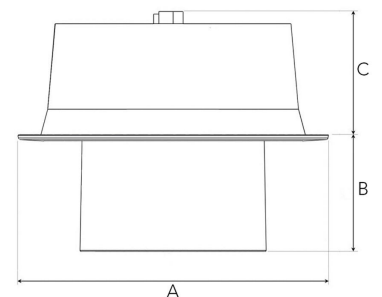

# FLEXO 3000, 930 (BBL), SPOT, BLACK

- ✓ Modern, minimalistisch und sauber wirkende Decke
- ✓ Verfügbar in verschiedenen Lumenpaketen
- ✓ Werkzeuglose Montage
- ✓ Kippbar und drehbar
- ✓ Erhältlich in Weiß, Schwarz und Grau

## TECHNICAL SPECIFICATION

Product Code	306-500-20
Colour	Black
Control	On/off
CRI light colour	930 (BBL)
Delivered lumen output lm	2700
Driver	Stand alone, included
EEL	A++
Light distribution	Spot
Lightsource	LED COB
Mains input voltage	220-240 V
Measurements A	176
Measurements B	65
Measurements C	70
Mounting	Recessed
Position	360°/60°
Lifetime	L80 B10, 50.000h
Protection	IP 20, class III
Sawing instructions diameter	165
Start Time	Instant
System power W	22
Unit	mm
Weight	0.9

A= 176mm, B= 65mm, C= 70mm

Spot		Medium		Flood		Wide Flood	
14°		27°		38°		56°	
m	ø	m	ø	m	ø	m	ø
1.0	0.25	1.0	0.48	1.0	0.69	1.0	1.07
2.0	0.49	2.0	0.95	2.0	1.39	2.0	2.14
3.0	0.74	3.0	1.43	3.0	2.08	3.0	3.22

165mm