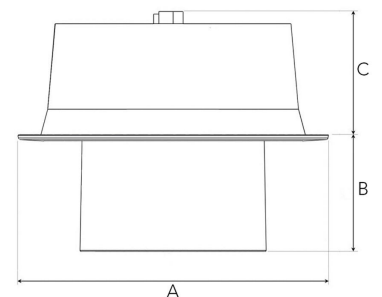

# FLEXO 3000, 930 (BBL), SPOT, WHITE

- ✓ Modern, minimalistisch und sauber wirkende Decke
- ✓ Verfügbar in verschiedenen Lumenpaketen
- ✓ Werkzeuglose Montage
- ✓ Kippbar und drehbar
- ✓ Erhältlich in Weiß, Schwarz und Grau

## TECHNICAL SPECIFICATION

Product Code	306-500-10
Colour	White
Control	On/off
CRI light colour	930 (BBL)
Delivered lumen output lm	2700
Driver	Stand alone, included
EEL	A++
Light distribution	Spot
Lightsource	LED COB
Mains input voltage	220-240 V
Measurements A	176
Measurements B	65
Measurements C	70
Mounting	Recessed
Position	360°/60°
Lifetime	L80 B10, 50.000h
Protection	IP 20, class III
Sawing instructions diameter	165
Start Time	Instant
System power W	22
Unit	mm
Weight	0.9

A= 176mm, B= 65mm, C= 70mm

Spot		Medium		Flood		Wide Flood	
14°		27°		38°		56°	
m	ø	m	ø	m	ø	m	ø
1.0	0.25	1.0	0.48	1.0	0.69	1.0	1.07
2.0	0.49	2.0	0.95	2.0	1.39	2.0	2.14
3.0	0.74	3.0	1.43	3.0	2.08	3.0	3.22

165mm