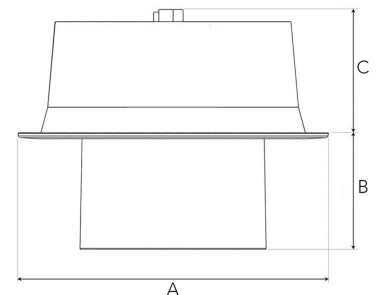

FLEXO 4000, 930 (BBL), MEDIUM, GREY

- ✓ Modern, minimalistisch und sauber wirkende Decke
- ✓ Verfügbar in verschiedenen Lumenpaketen
- ✓ Werkzeuglose Montage
- ✓ Kippbar und drehbar
- ✓ Erhältlich in Weiß, Schwarz und Grau

TECHNICAL SPECIFICATION

Product Code	306-511-30
Colour	Grey
Control	On/off
CRI light colour	930 (BBL)
Delivered lumen output lm	3970
Driver	Stand alone, included
EEL	A++
Light distribution	Medium
Lightsource	LED COB
Mains input voltage	220-240 V
Measurements A	176
Measurements B	65
Measurements C	70
Mounting	Recessed
Position	360°/60°
Lifetime	L80 B10, 50.000h
Protection	IP 20, class III
Sawing instructions diameter	165
Start Time	Instant
System power W	35
Unit	mm
Weight	0,9

A= 176mm, B= 65mm, C= 70mm

Spot	Medium	Flood	Wide Flood
14°	27°	38°	56°
m	ø	m	ø
1.0	0.25	1.0	0.48
2.0	0.49	2.0	0.95
3.0	0.74	3.0	1.43
1.0	0.25	1.0	0.69
2.0	0.49	2.0	1.39
3.0	0.74	3.0	2.08
1.0	0.25	1.0	1.07
2.0	0.49	2.0	2.14
3.0	0.74	3.0	3.22

165mm