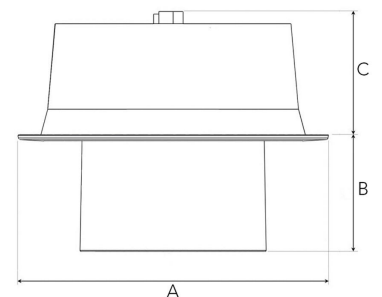

FLEXO 4000, 930 (BBL), MEDIUM, BLACK

- ✓ Modern, minimalistisch und sauber wirkende Decke
- ✓ Verfügbar in verschiedenen Lumenpaketen
- ✓ Werkzeuglose Montage
- ✓ Kippbar und drehbar
- ✓ Erhältlich in Weiß, Schwarz und Grau

TECHNICAL SPECIFICATION

Product Code	306-511-20
Colour	Black
Control	On/off
CRI light colour	930 (BBL)
Delivered lumen output lm	3970
Driver	Stand alone, included
EEL	A++
Light distribution	Medium
Lightsource	LED COB
Mains input voltage	220-240 V
Measurements A	176
Measurements B	65
Measurements C	70
Mounting	Recessed
Position	360°/60°
Lifetime	L80 B10, 50.000h
Protection	IP 20, class III
Sawing instructions diameter	165
Start Time	Instant
System power W	35
Unit	mm
Weight	0,9

A= 176mm, B= 65mm, C= 70mm

Spot	Medium	Flood	Wide Flood
14°	27°	38°	56°
m	ø	m	ø
1.0	0.25	1.0	0.48
2.0	0.49	2.0	0.95
3.0	0.74	3.0	1.43
1.0	0.25	1.0	0.69
2.0	0.49	2.0	1.39
3.0	0.74	3.0	2.08
1.0	0.25	1.0	1.07
2.0	0.49	2.0	2.14
3.0	0.74	3.0	3.22

165mm