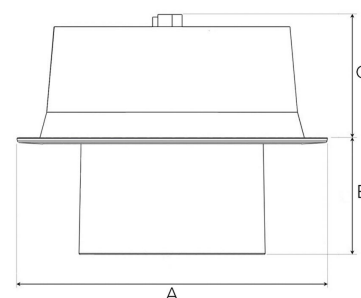

FLEXO 4000, 930 (BBL), MEDIUM, WHITE

- ✓ Modern, minimalistisch und sauber wirkende Decke
- ✓ Verfügbar in verschiedenen Lumenpaketen
- ✓ Werkzeuglose Montage
- ✓ Kippbar und drehbar
- ✓ Erhältlich in Weiß, Schwarz und Grau

TECHNICAL SPECIFICATION

Product Code	306-511-10
Colour	White
Control	On/off
CRI light colour	930 (BBL)
Delivered lumen output lm	3970
Driver	Stand alone, included
EEL	A++
Light distribution	Medium
Lightsource	LED COB
Mains input voltage	220-240 V
Measurements A	176
Measurements B	65
Measurements C	70
Mounting	Recessed
Position	360°/60°
Lifetime	L80 B10, 50.000h
Protection	IP 20, class III
Sawing instructions diameter	165
Start Time	Instant
System power W	35
Unit	mm
Weight	0,9

A= 176mm, B= 65mm, C= 70mm

Spot		Medium		Flood		Wide Flood	
14°		27°		38°		56°	
m	ø	m	ø	m	ø	m	ø
1.0	0.25	1.0	0.48	1.0	0.69	1.0	1.07
2.0	0.49	2.0	0.95	2.0	1.39	2.0	2.14
3.0	0.74	3.0	1.43	3.0	2.08	3.0	3.22

165mm