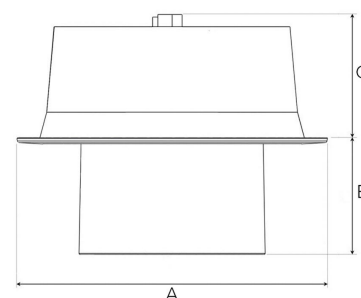

# FLEXO 3000, 930 (BBL), MEDIUM, GREY

- ✓ Modern, minimalistisch und sauber wirkende Decke
- ✓ Verfügbar in verschiedenen Lumenpaketen
- ✓ Werkzeuglose Montage
- ✓ Kippbar und drehbar
- ✓ Erhältlich in Weiß, Schwarz und Grau

## TECHNICAL SPECIFICATION

Product Code	306-501-30
Colour	Grey
Control	On/off
CRI light colour	930 (BBL)
Delivered lumen output lm	2700
Driver	Stand alone, included
EEL	A++
Light distribution	Medium
Lightsource	LED COB
Mains input voltage	220-240 V
Measurements A	176
Measurements B	65
Measurements C	70
Mounting	Recessed
Position	360°/60°
Lifetime	L80 B10, 50.000h
Protection	IP 20, class III
Sawing instructions diameter	165
Start Time	Instant
System power W	22
Unit	mm
Weight	0.9

A= 176mm, B= 65mm, C= 70mm

Spot	Medium	Flood	Wide Flood
14°	27°	38°	56°
m	o	m	o
1.0	0.25	1.0	0.48
2.0	0.49	2.0	0.95
3.0	0.74	3.0	1.43
1.0	0.25	1.0	0.69
2.0	0.49	2.0	1.39
3.0	0.74	3.0	2.08
1.0	0.25	1.0	1.07
2.0	0.49	2.0	2.14
3.0	0.74	3.0	3.22

165mm