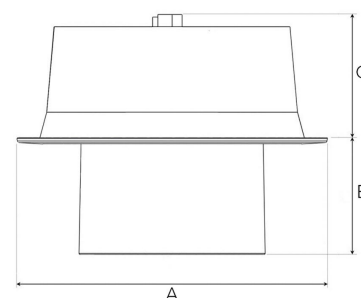

# FLEXO 3000, 930 (BBL), MEDIUM, BLACK

- ✓ Modern, minimalistisch und sauber wirkende Decke
- ✓ Verfügbar in verschiedenen Lumenpaketen
- ✓ Werkzeuglose Montage
- ✓ Kippbar und drehbar
- ✓ Erhältlich in Weiß, Schwarz und Grau

## TECHNICAL SPECIFICATION

Product Code	306-501-20
Colour	Black
Control	On/off
CRI light colour	930 (BBL)
Delivered lumen output lm	2700
Driver	Stand alone, included
EEL	A++
Light distribution	Medium
Lightsource	LED COB
Mains input voltage	220-240 V
Measurements A	176
Measurements B	65
Measurements C	70
Mounting	Recessed
Position	360°/60°
Lifetime	L80 B10, 50.000h
Protection	IP 20, class III
Sawing instructions diameter	165
Start Time	Instant
System power W	22
Unit	mm
Weight	0.9

A= 176mm, B= 65mm, C= 70mm

Spot	Medium	Flood	Wide Flood
14°	27°	38°	56°
m	o	m	o
1.0	0.25	1.0	0.48
2.0	0.49	2.0	0.95
3.0	0.74	3.0	1.43
1.0	0.25	1.0	0.69
2.0	0.49	2.0	1.39
3.0	0.74	3.0	2.08
1.0	0.25	1.0	1.07
2.0	0.49	2.0	2.14
3.0	0.74	3.0	3.22

165mm