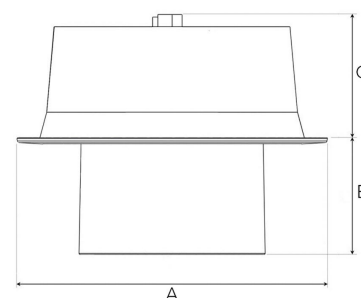

# FLEXO 3000, 930 (BBL), MEDIUM, WHITE

- ✓ Modern, minimalistisch und sauber wirkende Decke
- ✓ Verfügbar in verschiedenen Lumenpaketen
- ✓ Werkzeuglose Montage
- ✓ Kippbar und drehbar
- ✓ Erhältlich in Weiß, Schwarz und Grau

## TECHNICAL SPECIFICATION

Product Code	306-501-10
Colour	White
Control	On/off
CRI light colour	930 (BBL)
Delivered lumen output lm	2700
Driver	Stand alone, included
EEI	A++
Light distribution	Medium
Lightsource	LED COB
Mains input voltage	220-240 V
Measurements A	176
Measurements B	65
Measurements C	70
Mounting	Recessed
Position	360°/60°
Lifetime	L80 B10, 50.000h
Protection	IP 20, class III
Sawing instructions diameter	165
Start Time	Instant
System power W	22
Unit	mm
Weight	0.9

A= 176mm, B= 65mm, C= 70mm

Spot	Medium	Flood	Wide Flood
14°	27°	38°	56°
m	o	m	o
1.0	0.25	1.0	0.48
2.0	0.49	2.0	0.95
3.0	0.74	3.0	1.43
1.0	0.69	1.0	1.07
2.0	1.39	2.0	2.14
3.0	2.08	3.0	3.22

165mm