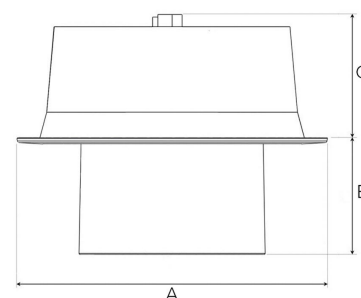

FLEXO 4000, 930 (BBL), FLOOD, GREY

- ✓ Modern, minimalistisch und sauber wirkende Decke
- ✓ Verfügbar in verschiedenen Lumenpaketen
- ✓ Werkzeuglose Montage
- ✓ Kippbar und drehbar
- ✓ Erhältlich in Weiß, Schwarz und Grau

TECHNICAL SPECIFICATION

Product Code	306-512-30
Colour	Grey
Control	On/off
CRI light colour	930 (BBL)
Delivered lumen output lm	3970
Driver	Stand alone, included
EEL	A++
Light distribution	Flood
Lightsource	LED COB
Mains input voltage	220-240 V
Measurements A	176
Measurements B	65
Measurements C	70
Mounting	Recessed
Position	360°/60°
Lifetime	L80 B10, 50.000h
Protection	IP 20, class III
Sawing instructions diameter	165
Start Time	Instant
System power W	35
Unit	mm
Weight	0,9

A= 176mm, B= 65mm, C= 70mm

Spot		Medium		Flood		Wide Flood	
14°		27°		38°		56°	
m	ø	m	ø	m	ø	m	ø
1.0	0.25	1.0	0.48	1.0	0.69	1.0	1.07
2.0	0.49	2.0	0.95	2.0	1.39	2.0	2.14
3.0	0.74	3.0	1.43	3.0	2.08	3.0	3.22

165mm