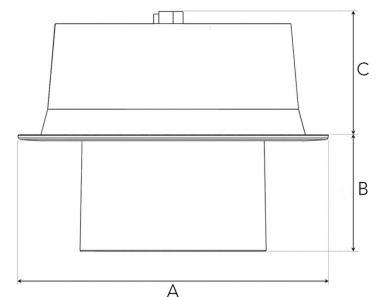

# FLEXO 4000, 930 (BBL), FLOOD, BLACK

- ✓ Modern, minimalistisch und sauber wirkende Decke
- ✓ Verfügbar in verschiedenen Lumenpaketen
- ✓ Werkzeuglose Montage
- ✓ Kippbar und drehbar
- ✓ Erhältlich in Weiß, Schwarz und Grau

## TECHNICAL SPECIFICATION

Product Code	306-512-20
Colour	Black
Control	On/off
CRI light colour	930 (BBL)
Delivered lumen output lm	3970
Driver	Stand alone, included
EEL	A++
Light distribution	Flood
Lightsource	LED COB
Mains input voltage	220-240 V
Measurements A	176
Measurements B	65
Measurements C	70
Mounting	Recessed
Position	360°/60°
Lifetime	L80 B10, 50.000h
Protection	IP 20, class III
Sawing instructions diameter	165
Start Time	Instant
System power W	35
Unit	mm
Weight	0,9

A= 176mm, B= 65mm, C= 70mm

Spot		Medium		Flood		Wide Flood	
14°		27°		38°		56°	
m	ø	m	ø	m	ø	m	ø
1.0	0.25	1.0	0.48	1.0	0.69	1.0	1.07
2.0	0.49	2.0	0.95	2.0	1.39	2.0	2.14
3.0	0.74	3.0	1.43	3.0	2.08	3.0	3.22

165mm