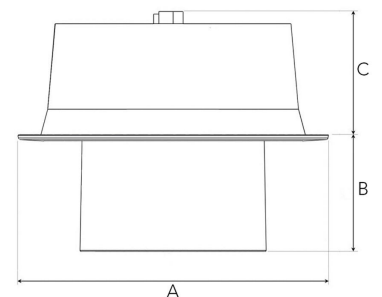

FLEXO 4000, 930 (BBL), FLOOD, WHITE

- ✓ Modern, minimalistisch und sauber wirkende Decke
- ✓ Verfügbar in verschiedenen Lumenpaketen
- ✓ Werkzeuglose Montage
- ✓ Kippbar und drehbar
- ✓ Erhältlich in Weiß, Schwarz und Grau

TECHNICAL SPECIFICATION

Product Code	306-512-10
Colour	White
Control	On/off
CRI light colour	930 (BBL)
Delivered lumen output lm	3970
Driver	Stand alone, included
EEL	A++
Light distribution	Flood
Lightsource	LED COB
Mains input voltage	220-240 V
Measurements A	176
Measurements B	65
Measurements C	70
Mounting	Recessed
Position	360°/60°
Lifetime	L80 B10, 50.000h
Protection	IP 20, class III
Sawing instructions diameter	165
Start Time	Instant
System power W	35
Unit	mm
Weight	0,9

A= 176mm, B= 65mm, C= 70mm

Spot		Medium		Flood		Wide Flood	
14°		27°		38°		56°	
m	ø	m	ø	m	ø	m	ø
1.0	0.25	1.0	0.48	1.0	0.69	1.0	1.07
2.0	0.49	2.0	0.95	2.0	1.39	2.0	2.14
3.0	0.74	3.0	1.43	3.0	2.08	3.0	3.22

165mm