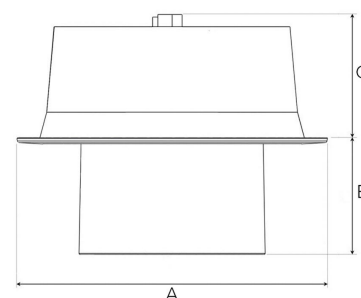

# FLEXO 3000, 930 (BBL), FLOOD, GREY

- ✓ Modern, minimalistisch und sauber wirkende Decke
- ✓ Verfügbar in verschiedenen Lumenpaketen
- ✓ Werkzeuglose Montage
- ✓ Kippbar und drehbar
- ✓ Erhältlich in Weiß, Schwarz und Grau

## TECHNICAL SPECIFICATION

Product Code	306-502-30
Colour	Grey
Control	On/off
CRI light colour	930 (BBL)
Delivered lumen output lm	2700
Driver	Stand alone, included
EEL	A++
Light distribution	Flood
Lightsource	LED COB
Mains input voltage	220-240 V
Measurements A	176
Measurements B	65
Measurements C	70
Mounting	Recessed
Position	360°/60°
Lifetime	L80 B10, 50.000h
Protection	IP 20, class III
Sawing instructions diameter	165
Start Time	Instant
System power W	22
Unit	mm
Weight	0.9

A= 176mm, B= 65mm, C= 70mm

Spot		Medium		Flood		Wide Flood	
14°		27°		38°		56°	
m	ø	m	ø	m	ø	m	ø
1.0	0.25	1.0	0.48	1.0	0.69	1.0	1.07
2.0	0.49	2.0	0.95	2.0	1.39	2.0	2.14
3.0	0.74	3.0	1.43	3.0	2.08	3.0	3.22

165mm