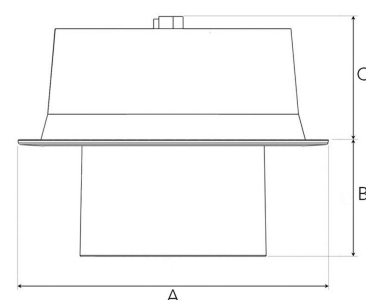

FLEXO 3000, 930 (BBL), FLOOD, BLACK

- ✓ Modern, minimalistisch und sauber wirkende Decke
- ✓ Verfügbar in verschiedenen Lumenpaketen
- ✓ Werkzeuglose Montage
- ✓ Kippbar und drehbar
- ✓ Erhältlich in Weiß, Schwarz und Grau

TECHNICAL SPECIFICATION

Product Code	306-502-20
Colour	Black
Control	On/off
CRI light colour	930 (BBL)
Delivered lumen output lm	2700
Driver	Stand alone, included
EEL	A++
Light distribution	Flood
Lightsource	LED COB
Mains input voltage	220-240 V
Measurements A	176
Measurements B	65
Measurements C	70
Mounting	Recessed
Position	360°/60°
Lifetime	L80 B10, 50.000h
Protection	IP 20, class III
Sawing instructions diameter	165
Start Time	Instant
System power W	22
Unit	mm
Weight	0.9

A= 176mm, B= 65mm, C= 70mm

Spot		Medium		Flood		Wide Flood	
14°		27°		38°		56°	
m	ø	m	ø	m	ø	m	ø
1.0	0.25	1.0	0.48	1.0	0.69	1.0	1.07
2.0	0.49	2.0	0.95	2.0	1.39	2.0	2.14
3.0	0.74	3.0	1.43	3.0	2.08	3.0	3.22

165mm