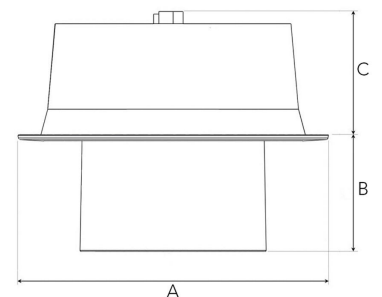

FLEXO 3000, 930 (BBL), FLOOD, WHITE

- ✓ Modern, minimalistisch und sauber wirkende Decke
- ✓ Verfügbar in verschiedenen Lumenpaketen
- ✓ Werkzeuglose Montage
- ✓ Kippbar und drehbar
- ✓ Erhältlich in Weiß, Schwarz und Grau

TECHNICAL SPECIFICATION

Product Code	306-502-10
Colour	White
Control	On/off
CRI light colour	930 (BBL)
Delivered lumen output lm	2700
Driver	Stand alone, included
EEL	A++
Light distribution	Flood
Lightsource	LED COB
Mains input voltage	220-240 V
Measurements A	176
Measurements B	65
Measurements C	70
Mounting	Recessed
Position	360°/60°
Lifetime	L80 B10, 50.000h
Protection	IP 20, class III
Sawing instructions diameter	165
Start Time	Instant
System power W	22
Unit	mm
Weight	0.9

A= 176mm, B= 65mm, C= 70mm

Spot		Medium		Flood		Wide Flood	
14°		27°		38°		56°	
m	ø	m	ø	m	ø	m	ø
1.0	0.25	1.0	0.48	1.0	0.69	1.0	1.07
2.0	0.49	2.0	0.95	2.0	1.39	2.0	2.14
3.0	0.74	3.0	1.43	3.0	2.08	3.0	3.22

165mm