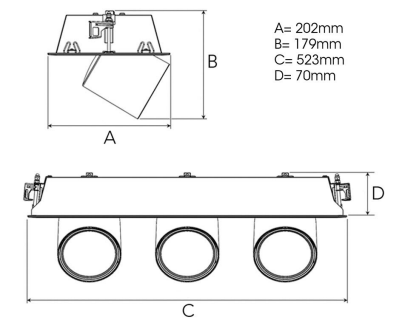

TECHNICAL SPECIFICATION

Product Code	306-573-30
Colour	Grey
Control	On/off
CRI light colour	930 (BBL)
Delivered lumen output lm	3 x 3850
Driver	Stand alone, included
EEL	A++
Light distribution	Wide flood
Lightsource	LED COB
Mains input voltage	220-240 V
Measurements A	202
Measurements B	179
Measurements C	523
Measurements D	70
Mounting	Recessed
Position	360°/60°
Lifetime	L80 B10, 50.000h
Protection	IP 20, class III
Sawing instructions x	177
Sawing instructions y	512
Start Time	Instant
System power W	3 x 35,3
Unit	mm
Weight	2,8

Spot		Medium		Flood		Wide Flood	
m	ø	m	ø	m	ø	m	ø
1.0	0.25	1.0	0.48	1.0	0.69	1.0	1.07
2.0	0.49	2.0	0.95	2.0	1.39	2.0	2.14
3.0	0.74	3.0	1.43	3.0	2.08	3.0	3.22

177 x 512mm