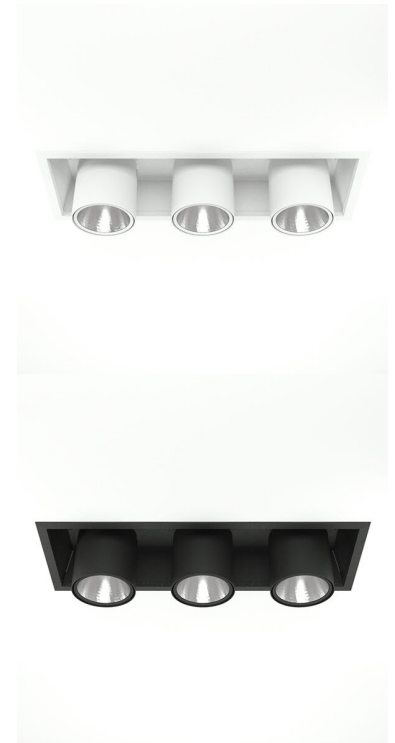

FLEX III 4000, 930 (BBL), WIDE FLOOD, GREY

- ✓ Modern, minimalistisch und sauber wirkende Decke
- ✓ Verfügbar in verschiedenen Lumenpaketen
- ✓ Werkzeuglose Montage
- ✓ Versenkbar und drehbar
- ✓ Erhältlich in Weiß, Schwarz und Grau

TECHNICAL SPECIFICATION

Product Code	306-573-30
Colour	Grey
Control	On/off
CRI light colour	930 (BBL)
Delivered lumen output lm	3 x 3850
Driver	Stand alone, included
EEL	A++
Light distribution	Wide flood
Lightsource	LED COB
Mains input voltage	220-240 V
Measurements A	202
Measurements B	179
Measurements C	523
Measurements D	70
Mounting	Recessed
Position	360°/60°
Lifetime	L80 B10, 50.000h
Protection	IP 20, class III
Sawing instructions x	177
Sawing instructions y	512
Start Time	Instant
System power W	3 x 35,3
Unit	mm
Weight	2,8

Spot		Medium		Flood		Wide Flood	
m	ø	m	ø	m	ø	m	ø
1.0	0.25	1.0	0.48	1.0	0.69	1.0	1.07
2.0	0.49	2.0	0.95	2.0	1.39	2.0	2.14
3.0	0.74	3.0	1.43	3.0	2.08	3.0	3.22

177 x 512mm