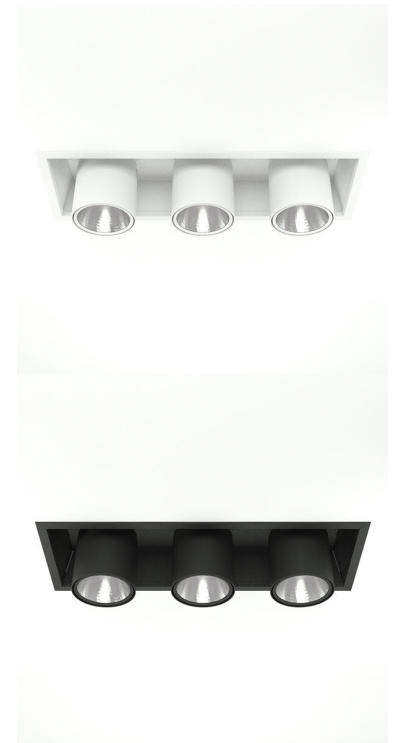

FLEX III 4000, 930 (BBL), WIDE FLOOD, BLACK

- ✓ Modern, minimalistisch und sauber wirkende Decke
- ✓ Verfügbar in verschiedenen Lumenpaketen
- ✓ Werkzeuglose Montage
- ✓ Versenkbar und drehbar
- ✓ Erhältlich in Weiß, Schwarz und Grau

TECHNICAL SPECIFICATION

Product Code	306-573-20
Colour	Black
Control	On/off
CRI light colour	930 (BBL)
Delivered lumen output lm	3 x 3850
Driver	Stand alone, included
EEL	A++
Light distribution	Wide flood
Lightsource	LED COB
Mains input voltage	220-240 V
Measurements A	202
Measurements B	179
Measurements C	523
Measurements D	70
Mounting	Recessed
Position	360°/60°
Lifetime	L80 B10, 50.000h
Protection	IP 20, class III
Sawing instructions x	177
Sawing instructions y	512
Start Time	Instant
System power W	3 x 35,3
Unit	mm
Weight	2,8

A= 202mm
B= 179mm
C= 523mm
D= 70mm

Spot		Medium		Flood		Wide Flood	
	14°		27°		38°		56°
m	ø	m	ø	m	ø	m	ø
1.0	0.25	1.0	0.48	1.0	0.69	1.0	1.07
2.0	0.49	2.0	0.95	2.0	1.39	2.0	2.14
3.0	0.74	3.0	1.43	3.0	2.08	3.0	3.22

177 x 512mm