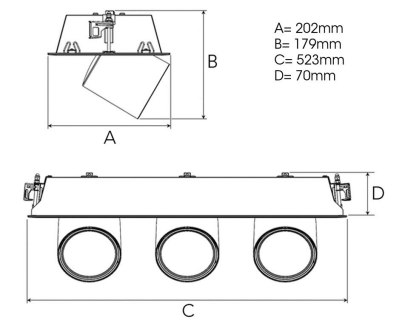

TECHNICAL SPECIFICATION

Product Code	306-573-20
Colour	Black
Control	On/off
CRI light colour	930 (BBL)
Delivered lumen output lm	3 x 3850
Driver	Stand alone, included
EEL	A++
Light distribution	Wide flood
Lightsource	LED COB
Mains input voltage	220-240 V
Measurements A	202
Measurements B	179
Measurements C	523
Measurements D	70
Mounting	Recessed
Position	360°/60°
Lifetime	L80 B10, 50.000h
Protection	IP 20, class III
Sawing instructions x	177
Sawing instructions y	512
Start Time	Instant
System power W	3 x 35,3
Unit	mm
Weight	2,8

A= 202mm
B= 179mm
C= 523mm
D= 70mm

Spot		Medium		Flood		Wide Flood	
	14°		27°		38°		56°
m	ø	m	ø	m	ø	m	ø
1.0	0.25	1.0	0.48	1.0	0.69	1.0	1.07
2.0	0.49	2.0	0.95	2.0	1.39	2.0	2.14
3.0	0.74	3.0	1.43	3.0	2.08	3.0	3.22

177 x 512mm