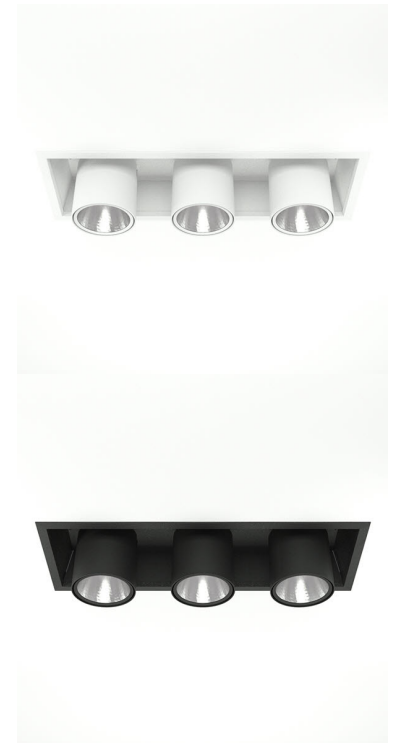

FLEX III 4000, 930 (BBL), WIDE FLOOD, WHITE

ITAB

- ✓ Modern, minimalistisch und sauber wirkende Decke
- ✓ Verfügbar in verschiedenen Lumenpaketen
- ✓ Werkzeuglose Montage
- ✓ Versenkbar und drehbar
- ✓ Erhältlich in Weiß, Schwarz und Grau

TECHNICAL SPECIFICATION

Product Code	306-573-10
Colour	White
Control	On/off
CRI light colour	930 (BBL)
Delivered lumen output lm	3 x 3850
Driver	Stand alone, included
EEL	A++
Light distribution	Wide flood
Lightsource	LED COB
Mains input voltage	220-240 V
Measurements A	202
Measurements B	179
Measurements C	523
Measurements D	70
Mounting	Recessed
Position	360°/60°
Lifetime	L80 B10, 50.000h
Protection	IP 20, class III
Sawing instructions x	177
Sawing instructions y	512
Start Time	Instant
System power W	3 x 35,3
Unit	mm
Weight	2,8

A= 202mm
B= 179mm
C= 523mm
D= 70mm

Spot		Medium		Flood		Wide Flood	
14°		27°		38°		56°	
m	ø	m	ø	m	ø	m	ø
1.0	0.25	1.0	0.48	1.0	0.69	1.0	1.07
2.0	0.49	2.0	0.95	2.0	1.39	2.0	2.14
3.0	0.74	3.0	1.43	3.0	2.08	3.0	3.22

177 x 512mm