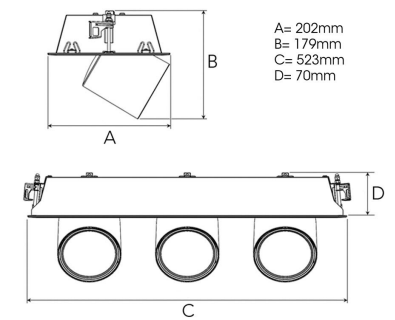

TECHNICAL SPECIFICATION

Product Code	306-573-10
Colour	White
Control	On/off
CRI light colour	930 (BBL)
Delivered lumen output lm	3 x 3850
Driver	Stand alone, included
EEL	A++
Light distribution	Wide flood
Lightsource	LED COB
Mains input voltage	220-240 V
Measurements A	202
Measurements B	179
Measurements C	523
Measurements D	70
Mounting	Recessed
Position	360°/60°
Lifetime	L80 B10, 50.000h
Protection	IP 20, class III
Sawing instructions x	177
Sawing instructions y	512
Start Time	Instant
System power W	3 x 35,3
Unit	mm
Weight	2,8

A= 202mm
B= 179mm
C= 523mm
D= 70mm

Spot		Medium		Flood		Wide Flood	
14°		27°		38°		56°	
m	ø	m	ø	m	ø	m	ø
1.0	0.25	1.0	0.48	1.0	0.69	1.0	1.07
2.0	0.49	2.0	0.95	2.0	1.39	2.0	2.14
3.0	0.74	3.0	1.43	3.0	2.08	3.0	3.22

177 x 512mm