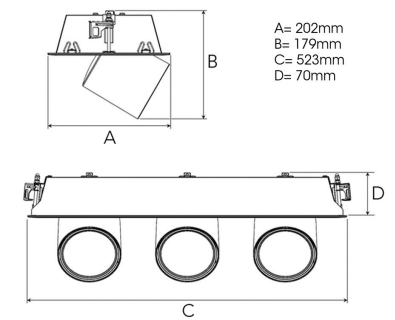

TECHNICAL SPECIFICATION

Product Code	306-568-30
Colour	Grey
Control	On/off
CRI light colour	930 (BBL)
Delivered lumen output lm	3 x 2800
Driver	Stand alone, included
EEL	A++
Light distribution	Wide flood
Lightsource	LED COB
Mains input voltage	220-240 V
Measurements A	202
Measurements B	179
Measurements C	523
Measurements D	70
Mounting	Recessed
Position	360°/60°
Lifetime	L80 B10, 50.000h
Protection	IP 20, class III
Sawing instructions x	177
Sawing instructions y	512
Start Time	Instant
System power W	3 x 24,3
Unit	mm
Weight	2.8

Spot		Medium		Flood		Wide Flood	
14°		27°		38°		56°	
m	ø	m	ø	m	ø	m	ø
1.0	0.25	1.0	0.48	1.0	0.69	1.0	1.07
2.0	0.49	2.0	0.95	2.0	1.39	2.0	2.14
3.0	0.74	3.0	1.43	3.0	2.08	3.0	3.22

177 x 512mm