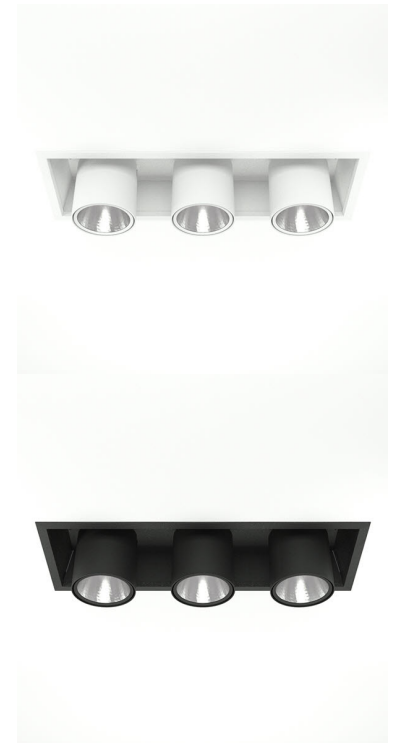

FLEX III 3000, 930 (BBL), WIDE FLOOD, GREY

- ✓ Modern, minimalistisch und sauber wirkende Decke
- ✓ Verfügbar in verschiedenen Lumenpaketen
- ✓ Werkzeuglose Montage
- ✓ Versenkbar und drehbar
- ✓ Erhältlich in Weiß, Schwarz und Grau

TECHNICAL SPECIFICATION

Product Code	306-568-30
Colour	Grey
Control	On/off
CRI light colour	930 (BBL)
Delivered lumen output lm	3 x 2800
Driver	Stand alone, included
EEL	A++
Light distribution	Wide flood
Lightsource	LED COB
Mains input voltage	220-240 V
Measurements A	202
Measurements B	179
Measurements C	523
Measurements D	70
Mounting	Recessed
Position	360°/60°
Lifetime	L80 B10, 50.000h
Protection	IP 20, class III
Sawing instructions x	177
Sawing instructions y	512
Start Time	Instant
System power W	3 x 24,3
Unit	mm
Weight	2.8

Spot		Medium		Flood		Wide Flood	
14°		27°		38°		56°	
m	ø	m	ø	m	ø	m	ø
1.0	0.25	1.0	0.48	1.0	0.69	1.0	1.07
2.0	0.49	2.0	0.95	2.0	1.39	2.0	2.14
3.0	0.74	3.0	1.43	3.0	2.08	3.0	3.22

177 x 512mm