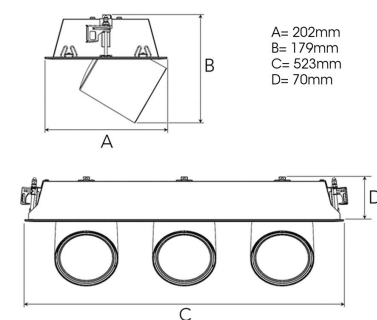

TECHNICAL SPECIFICATION

Product Code	306-568-20
Colour	Black
Control	On/off
CRI light colour	930 (BBL)
Delivered lumen output lm	3 x 2800
Driver	Stand alone, included
EEL	A++
Light distribution	Wide flood
Lightsource	LED COB
Mains input voltage	220-240 V
Measurements A	202
Measurements B	179
Measurements C	523
Measurements D	70
Mounting	Recessed
Position	360°/60°
Lifetime	L80 B10, 50.000h
Protection	IP 20, class III
Sawing instructions x	177
Sawing instructions y	512
Start Time	Instant
System power W	3 x 24,3
Unit	mm
Weight	2.8

A= 202mm
B= 179mm
C= 523mm
D= 70mm

Spot		Medium		Flood		Wide Flood	
14°		27°		38°		56°	
m	ø	m	ø	m	ø	m	ø
1.0	0.25	1.0	0.48	1.0	0.69	1.0	1.07
2.0	0.49	2.0	0.95	2.0	1.39	2.0	2.14
3.0	0.74	3.0	1.43	3.0	2.08	3.0	3.22

177 x 512mm