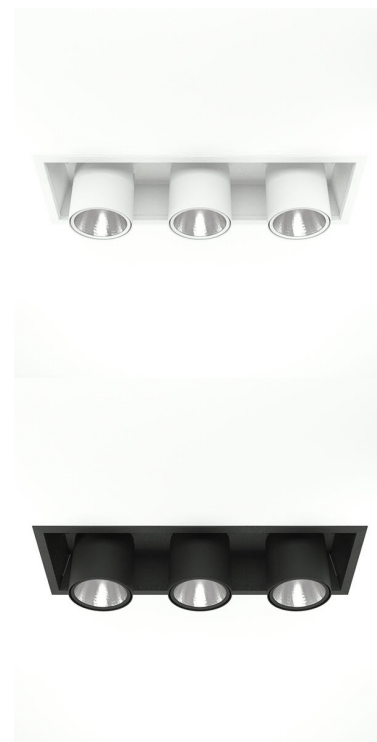

FLEX III 3000, 930 (BBL), WIDE FLOOD, BLACK

ITAB

- ✓ Modern, minimalistisch und sauber wirkende Decke
- ✓ Verfügbar in verschiedenen Lumenpaketen
- ✓ Werkzeuglose Montage
- ✓ Versenkbar und drehbar
- ✓ Erhältlich in Weiß, Schwarz und Grau

TECHNICAL SPECIFICATION

Product Code	306-568-20
Colour	Black
Control	On/off
CRI light colour	930 (BBL)
Delivered lumen output lm	3 x 2800
Driver	Stand alone, included
EEL	A++
Light distribution	Wide flood
Lightsource	LED COB
Mains input voltage	220-240 V
Measurements A	202
Measurements B	179
Measurements C	523
Measurements D	70
Mounting	Recessed
Position	360°/60°
Lifetime	L80 B10, 50.000h
Protection	IP 20, class III
Sawing instructions x	177
Sawing instructions y	512
Start Time	Instant
System power W	3 x 24,3
Unit	mm
Weight	2.8

A= 202mm
B= 179mm
C= 523mm
D= 70mm

Spot		Medium		Flood		Wide Flood	
14°		27°		38°		56°	
m	ø	m	ø	m	ø	m	ø
1.0	0.25	1.0	0.48	1.0	0.69	1.0	1.07
2.0	0.49	2.0	0.95	2.0	1.39	2.0	2.14
3.0	0.74	3.0	1.43	3.0	2.08	3.0	3.22

177 x 512mm