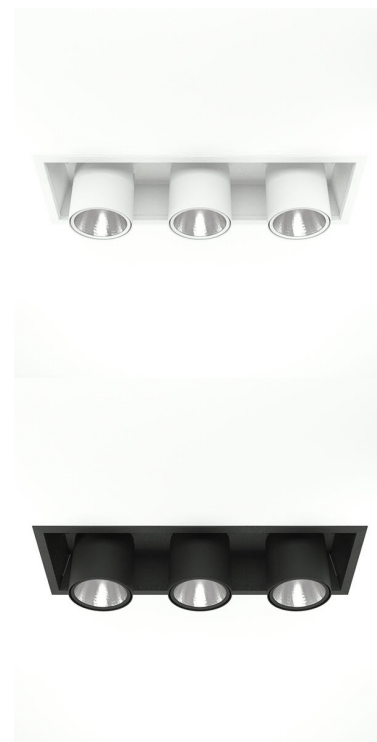

FLEX III 3000, 930 (BBL), WIDE FLOOD, WHITE

ITAB

- ✓ Modern, minimalistisch und sauber wirkende Decke
- ✓ Verfügbar in verschiedenen Lumenpaketen
- ✓ Werkzeuglose Montage
- ✓ Versenkbar und drehbar
- ✓ Erhältlich in Weiß, Schwarz und Grau

TECHNICAL SPECIFICATION

Product Code	306-568-10
Colour	White
Control	On/off
CRI light colour	930 (BBL)
Delivered lumen output lm	3 x 2800
Driver	Stand alone, included
EEL	A++
Light distribution	Wide flood
Lightsource	LED COB
Mains input voltage	220-240 V
Measurements A	202
Measurements B	179
Measurements C	523
Measurements D	70
Mounting	Recessed
Position	360°/60°
Lifetime	L80 B10, 50.000h
Protection	IP 20, class III
Sawing instructions x	177
Sawing instructions y	512
Start Time	Instant
System power W	3 x 24,3
Unit	mm
Weight	2.8

A= 202mm
B= 179mm
C= 523mm
D= 70mm

Spot		Medium		Flood		Wide Flood	
m	ø	m	ø	m	ø	m	ø
1.0	0.25	1.0	0.48	1.0	0.69	1.0	1.07
2.0	0.49	2.0	0.95	2.0	1.39	2.0	2.14
3.0	0.74	3.0	1.43	3.0	2.08	3.0	3.22

177 x 512mm