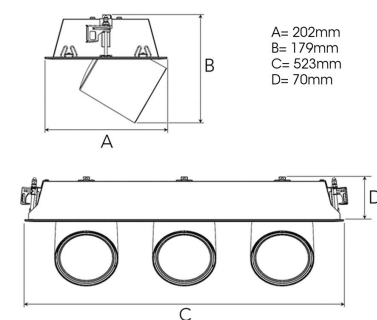

TECHNICAL SPECIFICATION

Product Code	306-568-10
Colour	White
Control	On/off
CRI light colour	930 (BBL)
Delivered lumen output lm	3 x 2800
Driver	Stand alone, included
EEL	A++
Light distribution	Wide flood
Lightsource	LED COB
Mains input voltage	220-240 V
Measurements A	202
Measurements B	179
Measurements C	523
Measurements D	70
Mounting	Recessed
Position	360°/60°
Lifetime	L80 B10, 50.000h
Protection	IP 20, class III
Sawing instructions x	177
Sawing instructions y	512
Start Time	Instant
System power W	3 x 24,3
Unit	mm
Weight	2.8

A= 202mm
B= 179mm
C= 523mm
D= 70mm

Spot		Medium		Flood		Wide Flood	
m	ø	m	ø	m	ø	m	ø
1.0	0.25	1.0	0.48	1.0	0.69	1.0	1.07
2.0	0.49	2.0	0.95	2.0	1.39	2.0	2.14
3.0	0.74	3.0	1.43	3.0	2.08	3.0	3.22

177 x 512mm