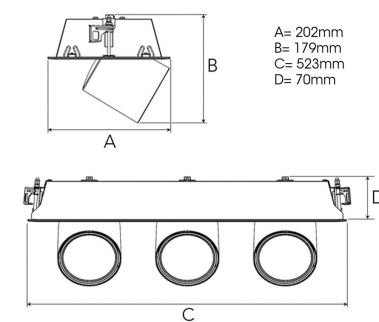

# FLEX III 4000, 930 (BBL), SPOT, GREY

ITAB

- ✓ Modern, minimalistisch und sauber wirkende Decke
- ✓ Verfügbar in verschiedenen Lumenpaketen
- ✓ Werkzeuglose Montage
- ✓ Versenkbar und drehbar
- ✓ Erhältlich in Weiß, Schwarz und Grau

## TECHNICAL SPECIFICATION

Product Code	306-570-30
Colour	Grey
Control	On/off
CRI light colour	930 (BBL)
Delivered lumen output lm	3 x 3850
Driver	Stand alone, included
EEL	A++
Light distribution	Spot
Lightsource	LED COB
Mains input voltage	220-240 V
Measurements A	202
Measurements B	179
Measurements C	523
Measurements D	70
Mounting	Recessed
Position	360°/60°
Lifetime	L80 B10, 50.000h
Protection	IP 20, class III
Sawing instructions x	177
Sawing instructions y	512
Start Time	Instant
System power W	3 x 35,3
Unit	mm
Weight	2,8

A= 202mm  
B= 179mm  
C= 523mm  
D= 70mm

Spot		Medium		Flood		Wide Flood	
	14°		27°		38°		56°
m	ø	m	ø	m	ø	m	ø
1.0	0.25	1.0	0.48	1.0	0.69	1.0	1.07
2.0	0.49	2.0	0.95	2.0	1.39	2.0	2.14
3.0	0.74	3.0	1.43	3.0	2.08	3.0	3.22

177 x 512mm