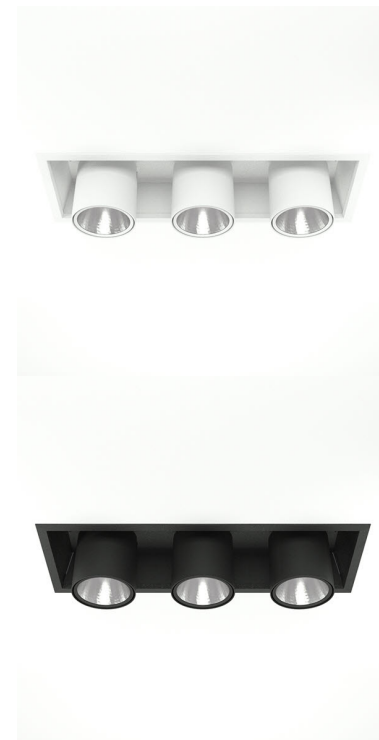

# FLEX III 4000, 930 (BBL), SPOT, GREY

ITAB

- ✓ Modern, minimalistisch und sauber wirkende Decke
- ✓ Verfügbar in verschiedenen Lumenpaketen
- ✓ Werkzeuglose Montage
- ✓ Versenkbar und drehbar
- ✓ Erhältlich in Weiß, Schwarz und Grau

## TECHNICAL SPECIFICATION

Product Code	306-570-30
Colour	Grey
Control	On/off
CRI light colour	930 (BBL)
Delivered lumen output lm	3 x 3850
Driver	Stand alone, included
EEL	A++
Light distribution	Spot
Lightsource	LED COB
Mains input voltage	220-240 V
Measurements A	202
Measurements B	179
Measurements C	523
Measurements D	70
Mounting	Recessed
Position	360°/60°
Lifetime	L80 B10, 50.000h
Protection	IP 20, class III
Sawing instructions x	177
Sawing instructions y	512
Start Time	Instant
System power W	3 x 35,3
Unit	mm
Weight	2,8

A= 202mm  
B= 179mm  
C= 523mm  
D= 70mm

Spot		Medium		Flood		Wide Flood	
	14°		27°		38°		56°
m	ø	m	ø	m	ø	m	ø
1.0	0.25	1.0	0.48	1.0	0.69	1.0	1.07
2.0	0.49	2.0	0.95	2.0	1.39	2.0	2.14
3.0	0.74	3.0	1.43	3.0	2.08	3.0	3.22

177 x 512mm