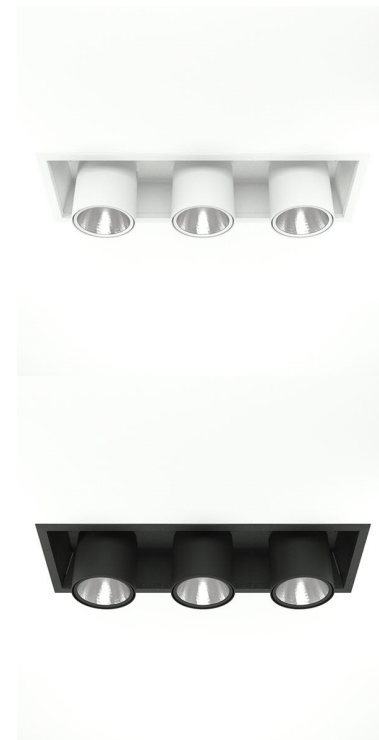

# FLEX III 4000, 930 (BBL), SPOT, BLACK

ITAB

- ✓ Modern, minimalistisch und sauber wirkende Decke
- ✓ Verfügbar in verschiedenen Lumenpaketen
- ✓ Werkzeuglose Montage
- ✓ Versenkbar und drehbar
- ✓ Erhältlich in Weiß, Schwarz und Grau

## TECHNICAL SPECIFICATION

Product Code	306-570-20
Colour	Black
Control	On/off
CRI light colour	930 (BBL)
Delivered lumen output lm	3 x 3850
Driver	Stand alone, included
EEL	A++
Light distribution	Spot
Lightsource	LED COB
Mains input voltage	220-240 V
Measurements A	202
Measurements B	179
Measurements C	523
Measurements D	70
Mounting	Recessed
Position	360°/60°
Lifetime	L80 B10, 50.000h
Protection	IP 20, class III
Sawing instructions x	177
Sawing instructions y	512
Start Time	Instant
System power W	3 x 35,3
Unit	mm
Weight	2,8

A= 202mm  
B= 179mm  
C= 523mm  
D= 70mm

Spot		Medium		Flood		Wide Flood	
m	ø	m	ø	m	ø	m	ø
1.0	0.25	1.0	0.48	1.0	0.69	1.0	1.07
2.0	0.49	2.0	0.95	2.0	1.39	2.0	2.14
3.0	0.74	3.0	1.43	3.0	2.08	3.0	3.22

177 x 512mm