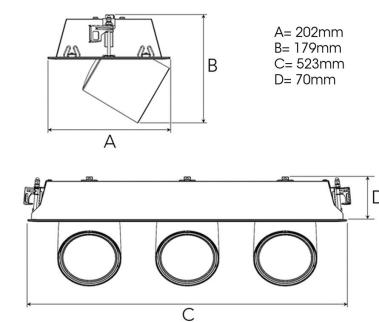

# FLEX III 4000, 930 (BBL), SPOT, BLACK

ITAB

- ✓ Modern, minimalistisch und sauber wirkende Decke
- ✓ Verfügbar in verschiedenen Lumenpaketen
- ✓ Werkzeuglose Montage
- ✓ Versenkbar und drehbar
- ✓ Erhältlich in Weiß, Schwarz und Grau

## TECHNICAL SPECIFICATION

Product Code	306-570-20
Colour	Black
Control	On/off
CRI light colour	930 (BBL)
Delivered lumen output lm	3 x 3850
Driver	Stand alone, included
EEL	A++
Light distribution	Spot
Lightsource	LED COB
Mains input voltage	220-240 V
Measurements A	202
Measurements B	179
Measurements C	523
Measurements D	70
Mounting	Recessed
Position	360°/60°
Lifetime	L80 B10, 50.000h
Protection	IP 20, class III
Sawing instructions x	177
Sawing instructions y	512
Start Time	Instant
System power W	3 x 35,3
Unit	mm
Weight	2,8

A= 202mm  
B= 179mm  
C= 523mm  
D= 70mm

Spot		Medium		Flood		Wide Flood	
m	ø	m	ø	m	ø	m	ø
1.0	0.25	1.0	0.48	1.0	0.69	1.0	1.07
2.0	0.49	2.0	0.95	2.0	1.39	2.0	2.14
3.0	0.74	3.0	1.43	3.0	2.08	3.0	3.22

177 x 512mm