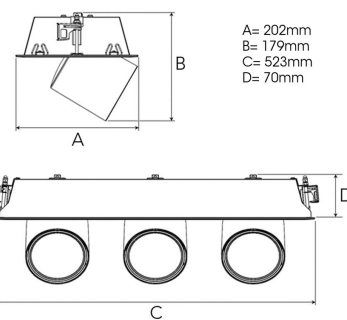

FLEX III 4000, 930 (BBL), SPOT, WHITE

- ✓ Modern, minimalistisch und sauber wirkende Decke
- ✓ Verfügbar in verschiedenen Lumenpaketen
- ✓ Werkzeuglose Montage
- ✓ Versenkbar und drehbar
- ✓ Erhältlich in Weiß, Schwarz und Grau

TECHNICAL SPECIFICATION

Product Code	306-570-10
Colour	White
Control	On/off
CRI light colour	930 (BBL)
Delivered lumen output lm	3 x 3850
Driver	Stand alone, included
EEL	A++
Light distribution	Spot
Lightsource	LED COB
Mains input voltage	220-240 V
Measurements A	202
Measurements B	179
Measurements C	523
Measurements D	70
Mounting	Recessed
Position	360°/60°
Lifetime	L80 B10, 50.000h
Protection	IP 20, class III
Sawing instructions x	177
Sawing instructions y	512
Start Time	Instant
System power W	3 x 35,3
Unit	mm
Weight	2,8

Spot		Medium		Flood		Wide Flood	
14°		27°		38°		56°	
m	ø	m	ø	m	ø	m	ø
1.0	0.25	1.0	0.48	1.0	0.69	1.0	1.07
2.0	0.49	2.0	0.95	2.0	1.39	2.0	2.14
3.0	0.74	3.0	1.43	3.0	2.08	3.0	3.22

177 x 512mm