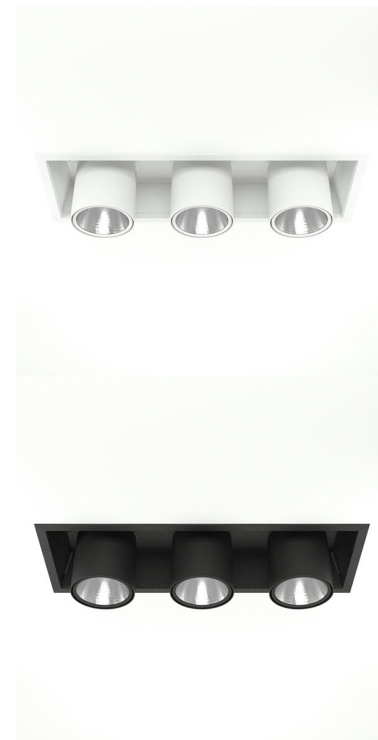

FLEX III 4000, 930 (BBL), SPOT, WHITE

- ✓ Modern, minimalistisch und sauber wirkende Decke
- ✓ Verfügbar in verschiedenen Lumenpaketen
- ✓ Werkzeuglose Montage
- ✓ Versenkbar und drehbar
- ✓ Erhältlich in Weiß, Schwarz und Grau

TECHNICAL SPECIFICATION

Product Code	306-570-10
Colour	White
Control	On/off
CRI light colour	930 (BBL)
Delivered lumen output lm	3 x 3850
Driver	Stand alone, included
EEL	A++
Light distribution	Spot
Lightsource	LED COB
Mains input voltage	220-240 V
Measurements A	202
Measurements B	179
Measurements C	523
Measurements D	70
Mounting	Recessed
Position	360°/60°
Lifetime	L80 B10, 50.000h
Protection	IP 20, class III
Sawing instructions x	177
Sawing instructions y	512
Start Time	Instant
System power W	3 x 35,3
Unit	mm
Weight	2,8

Spot		Medium		Flood		Wide Flood	
14°		27°		38°		56°	
m	ø	m	ø	m	ø	m	ø
1.0	0.25	1.0	0.48	1.0	0.69	1.0	1.07
2.0	0.49	2.0	0.95	2.0	1.39	2.0	2.14
3.0	0.74	3.0	1.43	3.0	2.08	3.0	3.22

177 x 512mm