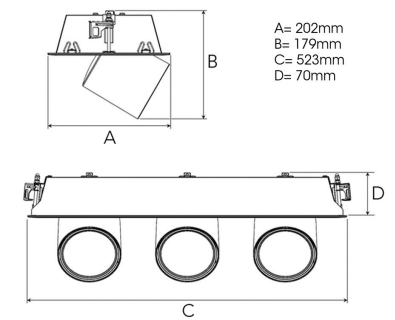

FLEX III 3000, 930 (BBL), SPOT, GREY

ITAB

- ✓ Modern, minimalistisch und sauber wirkende Decke
- ✓ Verfügbar in verschiedenen Lumenpaketen
- ✓ Werkzeuglose Montage
- ✓ Versenkbar und drehbar
- ✓ Erhältlich in Weiß, Schwarz und Grau

TECHNICAL SPECIFICATION

Product Code	306-560-30
Colour	Grey
Control	On/off
CRI light colour	930 (BBL)
Delivered lumen output lm	3 x 2800
Driver	Stand alone, included
EEL	A++
Light distribution	Spot
Lightsource	LED COB
Mains input voltage	220-240 V
Measurements A	202
Measurements B	179
Measurements C	523
Measurements D	70
Mounting	Recessed
Position	360°/60°
Lifetime	L80 B10, 50.000h
Protection	IP 20, class III
Sawing instructions x	177
Sawing instructions y	512
Start Time	Instant
System power W	3 x 24,3
Unit	mm
Weight	2.8

A= 202mm
B= 179mm
C= 523mm
D= 70mm

Spot		Medium		Flood		Wide Flood	
14°		27°		38°		56°	
m	ø	m	ø	m	ø	m	ø
1.0	0.25	1.0	0.48	1.0	0.69	1.0	1.07
2.0	0.49	2.0	0.95	2.0	1.39	2.0	2.14
3.0	0.74	3.0	1.43	3.0	2.08	3.0	3.22

177 x 512mm