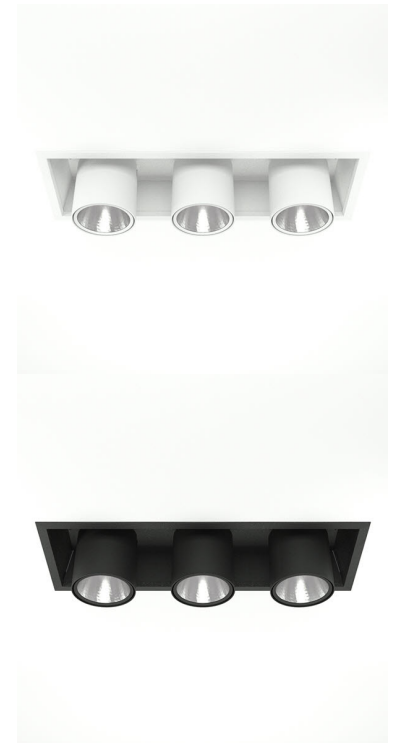

FLEX III 3000, 930 (BBL), SPOT, GREY

ITAB

- ✓ Modern, minimalistisch und sauber wirkende Decke
- ✓ Verfügbar in verschiedenen Lumenpaketen
- ✓ Werkzeuglose Montage
- ✓ Versenkbar und drehbar
- ✓ Erhältlich in Weiß, Schwarz und Grau

TECHNICAL SPECIFICATION

Product Code	306-560-30
Colour	Grey
Control	On/off
CRI light colour	930 (BBL)
Delivered lumen output lm	3 x 2800
Driver	Stand alone, included
EEL	A++
Light distribution	Spot
Lightsource	LED COB
Mains input voltage	220-240 V
Measurements A	202
Measurements B	179
Measurements C	523
Measurements D	70
Mounting	Recessed
Position	360°/60°
Lifetime	L80 B10, 50.000h
Protection	IP 20, class III
Sawing instructions x	177
Sawing instructions y	512
Start Time	Instant
System power W	3 x 24,3
Unit	mm
Weight	2.8

A= 202mm
B= 179mm
C= 523mm
D= 70mm

Spot		Medium		Flood		Wide Flood	
14°		27°		38°		56°	
m	ø	m	ø	m	ø	m	ø
1.0	0.25	1.0	0.48	1.0	0.69	1.0	1.07
2.0	0.49	2.0	0.95	2.0	1.39	2.0	2.14
3.0	0.74	3.0	1.43	3.0	2.08	3.0	3.22

177 x 512mm