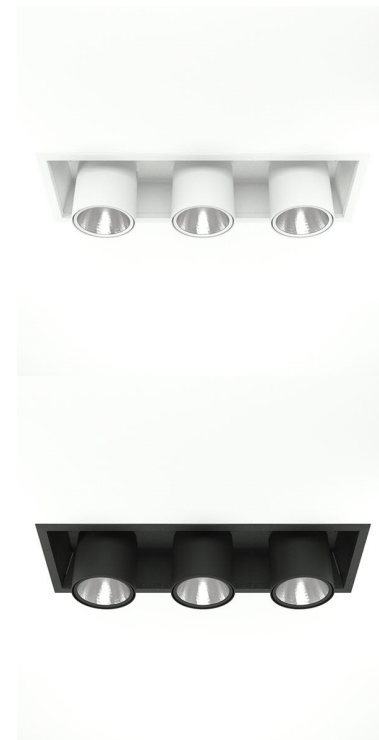

FLEX III 3000, 930 (BBL), SPOT, BLACK

ITAB

- ✓ Modern, minimalistisch und sauber wirkende Decke
- ✓ Verfügbar in verschiedenen Lumenpaketen
- ✓ Werkzeuglose Montage
- ✓ Versenkbar und drehbar
- ✓ Erhältlich in Weiß, Schwarz und Grau

TECHNICAL SPECIFICATION

Product Code	306-560-20
Colour	Black
Control	On/off
CRI light colour	930 (BBL)
Delivered lumen output lm	3 x 2800
Driver	Stand alone, included
EEL	A++
Light distribution	Spot
Lightsource	LED COB
Mains input voltage	220-240 V
Measurements A	202
Measurements B	179
Measurements C	523
Measurements D	70
Mounting	Recessed
Position	360°/60°
Lifetime	L80 B10, 50.000h
Protection	IP 20, class III
Sawing instructions x	177
Sawing instructions y	512
Start Time	Instant
System power W	3 x 24,3
Unit	mm
Weight	2.8

A= 202mm
B= 179mm
C= 523mm
D= 70mm

Spot		Medium		Flood		Wide Flood	
	14°		27°		38°		56°
m	ø	m	ø	m	ø	m	ø
1.0	0.25	1.0	0.48	1.0	0.69	1.0	1.07
2.0	0.49	2.0	0.95	2.0	1.39	2.0	2.14
3.0	0.74	3.0	1.43	3.0	2.08	3.0	3.22

177 x 512mm