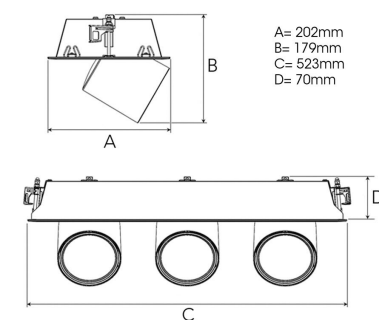

FLEX III 3000, 930 (BBL), SPOT, BLACK

ITAB

- ✓ Modern, minimalistisch und sauber wirkende Decke
- ✓ Verfügbar in verschiedenen Lumenpaketen
- ✓ Werkzeuglose Montage
- ✓ Versenkbar und drehbar
- ✓ Erhältlich in Weiß, Schwarz und Grau

TECHNICAL SPECIFICATION

Product Code	306-560-20
Colour	Black
Control	On/off
CRI light colour	930 (BBL)
Delivered lumen output lm	3 x 2800
Driver	Stand alone, included
EEL	A++
Light distribution	Spot
Lightsource	LED COB
Mains input voltage	220-240 V
Measurements A	202
Measurements B	179
Measurements C	523
Measurements D	70
Mounting	Recessed
Position	360°/60°
Lifetime	L80 B10, 50.000h
Protection	IP 20, class III
Sawing instructions x	177
Sawing instructions y	512
Start Time	Instant
System power W	3 x 24,3
Unit	mm
Weight	2.8

A= 202mm
B= 179mm
C= 523mm
D= 70mm

Spot		Medium		Flood		Wide Flood	
	14°		27°		38°		56°
m	ø	m	ø	m	ø	m	ø
1.0	0.25	1.0	0.48	1.0	0.69	1.0	1.07
2.0	0.49	2.0	0.95	2.0	1.39	2.0	2.14
3.0	0.74	3.0	1.43	3.0	2.08	3.0	3.22

177 x 512mm