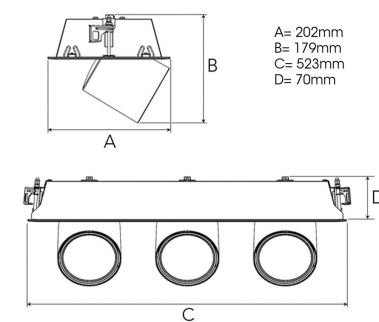

FLEX III 3000, 930 (BBL), SPOT, WHITE

ITAB

- ✓ Modern, minimalistisch und sauber wirkende Decke
- ✓ Verfügbar in verschiedenen Lumenpaketen
- ✓ Werkzeuglose Montage
- ✓ Versenkbar und drehbar
- ✓ Erhältlich in Weiß, Schwarz und Grau

TECHNICAL SPECIFICATION

Product Code	306-560-10
Colour	White
Control	On/off
CRI light colour	930 (BBL)
Delivered lumen output lm	3 x 2800
Driver	Stand alone, included
EEL	A++
Light distribution	Spot
Lightsource	LED COB
Mains input voltage	220-240 V
Measurements A	202
Measurements B	179
Measurements C	523
Measurements D	70
Mounting	Recessed
Position	360°/60°
Lifetime	L80 B10, 50.000h
Protection	IP 20, class III
Sawing instructions x	177
Sawing instructions y	512
Start Time	Instant
System power W	3 x 24,3
Unit	mm
Weight	2.8

A= 202mm
B= 179mm
C= 523mm
D= 70mm

Spot		Medium		Flood		Wide Flood	
14°		27°		38°		56°	
m	ø	m	ø	m	ø	m	ø
1.0	0.25	1.0	0.48	1.0	0.69	1.0	1.07
2.0	0.49	2.0	0.95	2.0	1.39	2.0	2.14
3.0	0.74	3.0	1.43	3.0	2.08	3.0	3.22

177 x 512mm