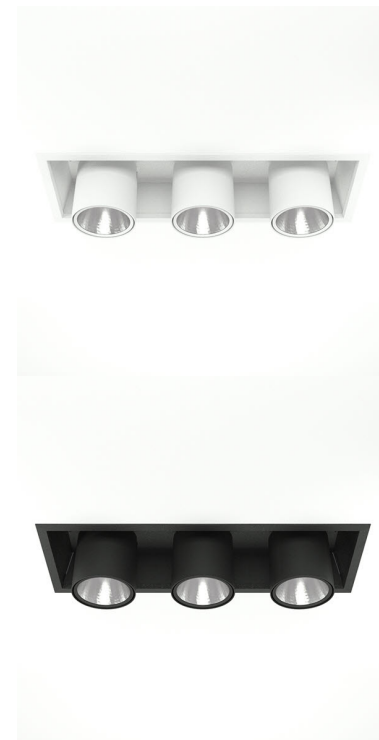

FLEX III 3000, 930 (BBL), SPOT, WHITE

ITAB

- ✓ Modern, minimalistisch und sauber wirkende Decke
- ✓ Verfügbar in verschiedenen Lumenpaketen
- ✓ Werkzeuglose Montage
- ✓ Versenkbar und drehbar
- ✓ Erhältlich in Weiß, Schwarz und Grau

TECHNICAL SPECIFICATION

Product Code	306-560-10
Colour	White
Control	On/off
CRI light colour	930 (BBL)
Delivered lumen output lm	3 x 2800
Driver	Stand alone, included
EEL	A++
Light distribution	Spot
Lightsource	LED COB
Mains input voltage	220-240 V
Measurements A	202
Measurements B	179
Measurements C	523
Measurements D	70
Mounting	Recessed
Position	360°/60°
Lifetime	L80 B10, 50.000h
Protection	IP 20, class III
Sawing instructions x	177
Sawing instructions y	512
Start Time	Instant
System power W	3 x 24,3
Unit	mm
Weight	2.8

A= 202mm
B= 179mm
C= 523mm
D= 70mm

Spot		Medium		Flood		Wide Flood	
14°		27°		38°		56°	
m	ø	m	ø	m	ø	m	ø
1.0	0.25	1.0	0.48	1.0	0.69	1.0	1.07
2.0	0.49	2.0	0.95	2.0	1.39	2.0	2.14
3.0	0.74	3.0	1.43	3.0	2.08	3.0	3.22

177 x 512mm