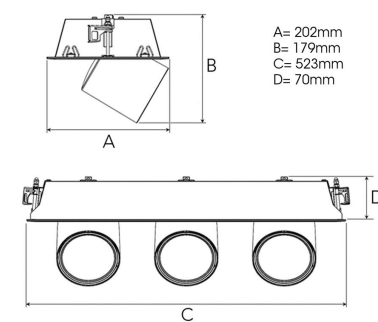

TECHNICAL SPECIFICATION

Product Code	306-571-30
Colour	Grey
Control	On/off
CRI light colour	930 (BBL)
Delivered lumen output lm	3 x 3850
Driver	Stand alone, included
EEL	A++
Light distribution	Medium
Lightsource	LED COB
Mains input voltage	220-240 V
Measurements A	202
Measurements B	179
Measurements C	523
Measurements D	70
Mounting	Recessed
Position	360°/60°
Lifetime	L80 B10, 50.000h
Protection	IP 20, class III
Sawing instructions x	177
Sawing instructions y	512
Start Time	Instant
System power W	3 x 35,3
Unit	mm
Weight	2,8

A= 202mm
B= 179mm
C= 523mm
D= 70mm

Spot	Medium	Flood	Wide Flood
14°	27°	38°	56°
m	ø	m	ø
1.0	0.25	1.0	0.48
2.0	0.49	2.0	0.95
3.0	0.74	3.0	1.43
1.0	0.25	1.0	0.69
2.0	0.49	2.0	1.39
3.0	0.74	3.0	2.08
1.0	0.25	1.0	1.07
2.0	0.49	2.0	2.14
3.0	0.74	3.0	3.22

177 x 512mm