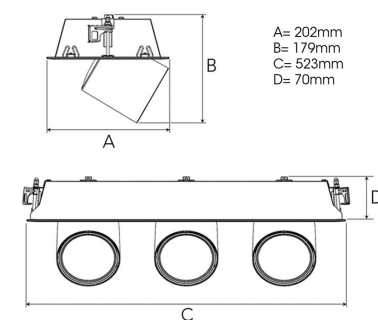

TECHNICAL SPECIFICATION

Product Code	306-571-20
Colour	Black
Control	On/off
CRI light colour	930 (BBL)
Delivered lumen output lm	3 x 3850
Driver	Stand alone, included
EEL	A++
Light distribution	Medium
Lightsource	LED COB
Mains input voltage	220-240 V
Measurements A	202
Measurements B	179
Measurements C	523
Measurements D	70
Mounting	Recessed
Position	360°/60°
Lifetime	L80 B10, 50.000h
Protection	IP 20, class III
Sawing instructions x	177
Sawing instructions y	512
Start Time	Instant
System power W	3 x 35,3
Unit	mm
Weight	2,8

A= 202mm
B= 179mm
C= 523mm
D= 70mm

Spot		Medium		Flood		Wide Flood	
m	ø	m	ø	m	ø	m	ø
1.0	0.25	1.0	0.48	1.0	0.69	1.0	1.07
2.0	0.49	2.0	0.95	2.0	1.39	2.0	2.14
3.0	0.74	3.0	1.43	3.0	2.08	3.0	3.22

177 x 512mm