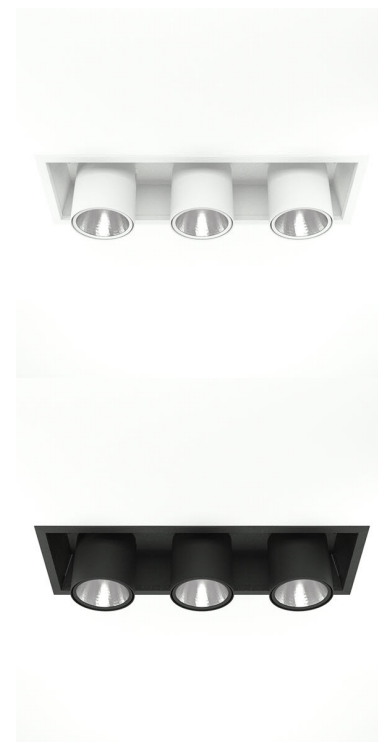

FLEX III 4000, 930 (BBL), MEDIUM, BLACK

ITAB

- ✓ Modern, minimalistisch und sauber wirkende Decke
- ✓ Verfügbar in verschiedenen Lumenpaketen
- ✓ Werkzeuglose Montage
- ✓ Versenkbar und drehbar
- ✓ Erhältlich in Weiß, Schwarz und Grau

TECHNICAL SPECIFICATION

Product Code	306-571-20
Colour	Black
Control	On/off
CRI light colour	930 (BBL)
Delivered lumen output lm	3 x 3850
Driver	Stand alone, included
EEL	A++
Light distribution	Medium
Lightsource	LED COB
Mains input voltage	220-240 V
Measurements A	202
Measurements B	179
Measurements C	523
Measurements D	70
Mounting	Recessed
Position	360°/60°
Lifetime	L80 B10, 50.000h
Protection	IP 20, class III
Sawing instructions x	177
Sawing instructions y	512
Start Time	Instant
System power W	3 x 35,3
Unit	mm
Weight	2,8

A= 202mm
B= 179mm
C= 523mm
D= 70mm

Spot		Medium		Flood		Wide Flood	
m	ø	m	ø	m	ø	m	ø
1.0	0.25	1.0	0.48	1.0	0.69	1.0	1.07
2.0	0.49	2.0	0.95	2.0	1.39	2.0	2.14
3.0	0.74	3.0	1.43	3.0	2.08	3.0	3.22

177 x 512mm