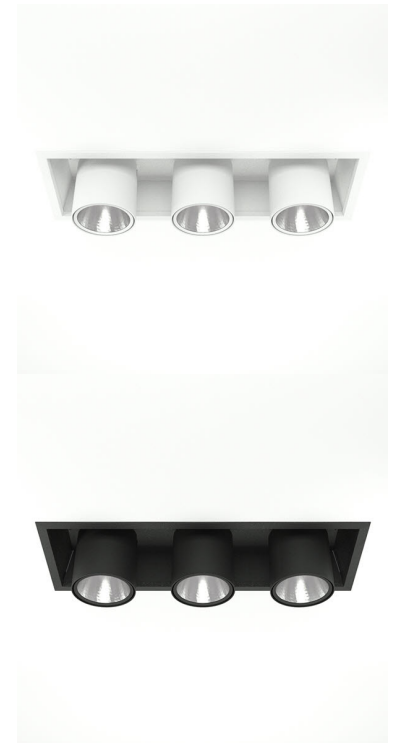

FLEX III 4000, 930 (BBL), MEDIUM, WHITE

ITAB

- ✓ Modern, minimalistisch und sauber wirkende Decke
- ✓ Verfügbar in verschiedenen Lumenpaketen
- ✓ Werkzeuglose Montage
- ✓ Versenkbar und drehbar
- ✓ Erhältlich in Weiß, Schwarz und Grau

TECHNICAL SPECIFICATION

Product Code	306-571-10
Colour	White
Control	On/off
CRI light colour	930 (BBL)
Delivered lumen output lm	3 x 3850
Driver	Stand alone, included
EEL	A++
Light distribution	Medium
Lightsource	LED COB
Mains input voltage	220-240 V
Measurements A	202
Measurements B	179
Measurements C	523
Measurements D	70
Mounting	Recessed
Position	360°/60°
Lifetime	L80 B10, 50.000h
Protection	IP 20, class III
Sawing instructions x	177
Sawing instructions y	512
Start Time	Instant
System power W	3 x 35,3
Unit	mm
Weight	2,8

A= 202mm
B= 179mm
C= 523mm
D= 70mm

Spot		Medium		Flood		Wide Flood	
m	ø	m	ø	m	ø	m	ø
1.0	0.25	1.0	0.48	1.0	0.69	1.0	1.07
2.0	0.49	2.0	0.95	2.0	1.39	2.0	2.14
3.0	0.74	3.0	1.43	3.0	2.08	3.0	3.22

177 x 512mm