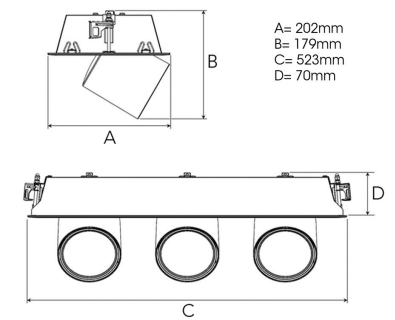

FLEX III 4000, 930 (BBL), MEDIUM, WHITE

ITAB

- ✓ Modern, minimalistisch und sauber wirkende Decke
- ✓ Verfügbar in verschiedenen Lumenpaketen
- ✓ Werkzeuglose Montage
- ✓ Versenkbar und drehbar
- ✓ Erhältlich in Weiß, Schwarz und Grau

TECHNICAL SPECIFICATION

Product Code	306-571-10
Colour	White
Control	On/off
CRI light colour	930 (BBL)
Delivered lumen output lm	3 x 3850
Driver	Stand alone, included
EEL	A++
Light distribution	Medium
Lightsource	LED COB
Mains input voltage	220-240 V
Measurements A	202
Measurements B	179
Measurements C	523
Measurements D	70
Mounting	Recessed
Position	360°/60°
Lifetime	L80 B10, 50.000h
Protection	IP 20, class III
Sawing instructions x	177
Sawing instructions y	512
Start Time	Instant
System power W	3 x 35,3
Unit	mm
Weight	2,8

A= 202mm
B= 179mm
C= 523mm
D= 70mm

Spot		Medium		Flood		Wide Flood	
m	ø	m	ø	m	ø	m	ø
1.0	0.25	1.0	0.48	1.0	0.69	1.0	1.07
2.0	0.49	2.0	0.95	2.0	1.39	2.0	2.14
3.0	0.74	3.0	1.43	3.0	2.08	3.0	3.22

177 x 512mm