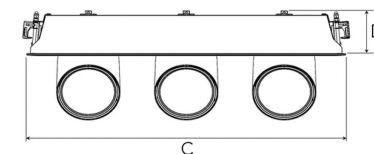

FLEX III 3000, 930 (BBL), MEDIUM, GREY

- ✓ Modern, minimalistisch und sauber wirkende Decke
- ✓ Verfügbar in verschiedenen Lumenpaketen
- ✓ Werkzeuglose Montage
- ✓ Versenkbar und drehbar
- ✓ Erhältlich in Weiß, Schwarz und Grau

TECHNICAL SPECIFICATION

Product Code	306-561-30
Colour	Grey
Control	On/off
CRI light colour	930 (BBL)
Delivered lumen output lm	3 x 2800
Driver	Stand alone, included
EEL	A++
Light distribution	Medium
Lightsource	LED COB
Mains input voltage	220-240 V
Measurements A	202
Measurements B	179
Measurements C	523
Measurements D	70
Mounting	Recessed
Position	360°/60°
Lifetime	L80 B10, 50.000h
Protection	IP 20, class III
Sawing instructions x	177
Sawing instructions y	512
Start Time	Instant
System power W	3 x 24,3
Unit	mm
Weight	2.8

Spot		Medium		Flood		Wide Flood	
14°		27°		38°		56°	
m	ø	m	ø	m	ø	m	ø
1.0	0.25	1.0	0.48	1.0	0.69	1.0	1.07
2.0	0.49	2.0	0.95	2.0	1.39	2.0	2.14
3.0	0.74	3.0	1.43	3.0	2.08	3.0	3.22

177 x 512mm