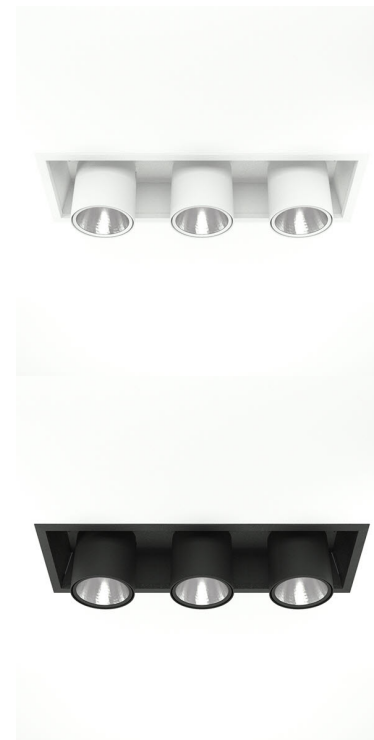

FLEX III 3000, 930 (BBL), MEDIUM, GREY

- ✓ Modern, minimalistisch und sauber wirkende Decke
- ✓ Verfügbar in verschiedenen Lumenpaketen
- ✓ Werkzeuglose Montage
- ✓ Versenkbar und drehbar
- ✓ Erhältlich in Weiß, Schwarz und Grau

TECHNICAL SPECIFICATION

Product Code	306-561-30
Colour	Grey
Control	On/off
CRI light colour	930 (BBL)
Delivered lumen output lm	3 x 2800
Driver	Stand alone, included
EEL	A++
Light distribution	Medium
Lightsource	LED COB
Mains input voltage	220-240 V
Measurements A	202
Measurements B	179
Measurements C	523
Measurements D	70
Mounting	Recessed
Position	360°/60°
Lifetime	L80 B10, 50.000h
Protection	IP 20, class III
Sawing instructions x	177
Sawing instructions y	512
Start Time	Instant
System power W	3 x 24,3
Unit	mm
Weight	2.8

Spot		Medium		Flood		Wide Flood	
14°		27°		38°		56°	
m	ø	m	ø	m	ø	m	ø
1.0	0.25	1.0	0.48	1.0	0.69	1.0	1.07
2.0	0.49	2.0	0.95	2.0	1.39	2.0	2.14
3.0	0.74	3.0	1.43	3.0	2.08	3.0	3.22

177 x 512mm