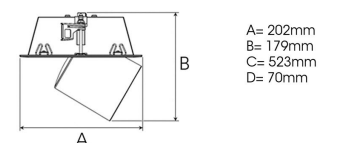

TECHNICAL SPECIFICATION

Product Code	306-561-30
Colour	Grey
Control	On/off
CRI light colour	930 (BBL)
Delivered lumen output lm	3 x 2800
Driver	Stand alone, included
EEL	A++
Light distribution	Medium
Lightsource	LED COB
Mains input voltage	220-240 V
Measurements A	202
Measurements B	179
Measurements C	523
Measurements D	70
Mounting	Recessed
Position	360°/60°
Lifetime	L80 B10, 50.000h
Protection	IP 20, class III
Sawing instructions x	177
Sawing instructions y	512
Start Time	Instant
System power W	3 x 24,3
Unit	mm
Weight	2.8

Spot		Medium		Flood		Wide Flood	
14°		27°		38°		56°	
m	ø	m	ø	m	ø	m	ø
1.0	0.25	1.0	0.48	1.0	0.69	1.0	1.07
2.0	0.49	2.0	0.95	2.0	1.39	2.0	2.14
3.0	0.74	3.0	1.43	3.0	2.08	3.0	3.22

177 x 512mm