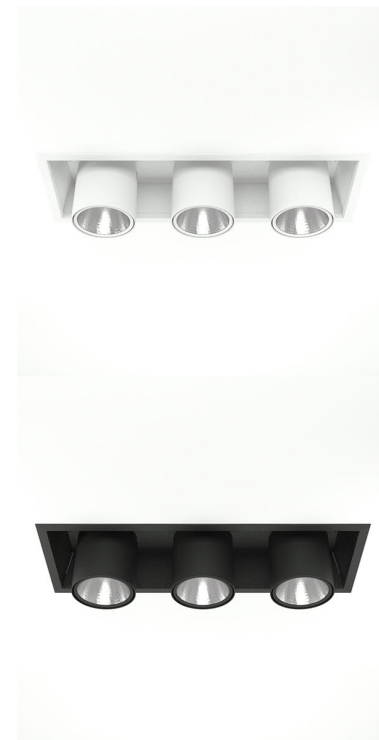

# FLEX III 3000, 930 (BBL), MEDIUM, BLACK

ITAB

- ✓ Modern, minimalistisch und sauber wirkende Decke
- ✓ Verfügbar in verschiedenen Lumenpaketen
- ✓ Werkzeuglose Montage
- ✓ Versenkbar und drehbar
- ✓ Erhältlich in Weiß, Schwarz und Grau

## TECHNICAL SPECIFICATION

Product Code	306-561-20
Colour	Black
Control	On/off
CRI light colour	930 (BBL)
Delivered lumen output lm	3 x 2800
Driver	Stand alone, included
EEL	A++
Light distribution	Medium
Lightsource	LED COB
Mains input voltage	220-240 V
Measurements A	202
Measurements B	179
Measurements C	523
Measurements D	70
Mounting	Recessed
Position	360°/60°
Lifetime	L80 B10, 50.000h
Protection	IP 20, class III
Sawing instructions x	177
Sawing instructions y	512
Start Time	Instant
System power W	3 x 24,3
Unit	mm
Weight	2.8

A= 202mm  
B= 179mm  
C= 523mm  
D= 70mm

Spot		Medium		Flood		Wide Flood	
m	ø	m	ø	m	ø	m	ø
1.0	0.25	1.0	0.48	1.0	0.69	1.0	1.07
2.0	0.49	2.0	0.95	2.0	1.39	2.0	2.14
3.0	0.74	3.0	1.43	3.0	2.08	3.0	3.22

177 x 512mm