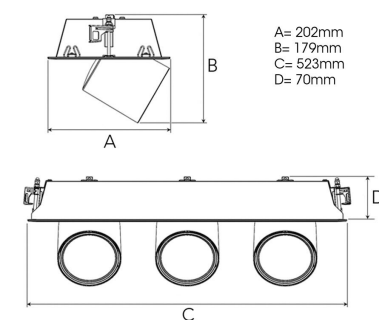

## TECHNICAL SPECIFICATION

Product Code	306-561-20
Colour	Black
Control	On/off
CRI light colour	930 (BBL)
Delivered lumen output lm	3 x 2800
Driver	Stand alone, included
EEL	A++
Light distribution	Medium
Lightsource	LED COB
Mains input voltage	220-240 V
Measurements A	202
Measurements B	179
Measurements C	523
Measurements D	70
Mounting	Recessed
Position	360°/60°
Lifetime	L80 B10, 50.000h
Protection	IP 20, class III
Sawing instructions x	177
Sawing instructions y	512
Start Time	Instant
System power W	3 x 24,3
Unit	mm
Weight	2.8

A= 202mm  
B= 179mm  
C= 523mm  
D= 70mm

Spot		Medium		Flood		Wide Flood	
m	ø	m	ø	m	ø	m	ø
1.0	0.25	1.0	0.48	1.0	0.69	1.0	1.07
2.0	0.49	2.0	0.95	2.0	1.39	2.0	2.14
3.0	0.74	3.0	1.43	3.0	2.08	3.0	3.22

177 x 512mm