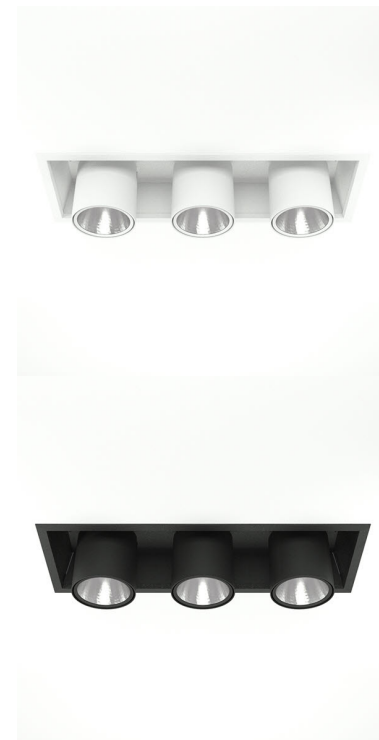

FLEX III 3000, 930 (BBL), MEDIUM, WHITE

ITAB

- ✓ Modern, minimalistisch und sauber wirkende Decke
- ✓ Verfügbar in verschiedenen Lumenpaketen
- ✓ Werkzeuglose Montage
- ✓ Versenkbar und drehbar
- ✓ Erhältlich in Weiß, Schwarz und Grau

TECHNICAL SPECIFICATION

Product Code	306-561-10
Colour	White
Control	On/off
CRI light colour	930 (BBL)
Delivered lumen output lm	3 x 2800
Driver	Stand alone, included
EEL	A++
Light distribution	Medium
Lightsource	LED COB
Mains input voltage	220-240 V
Measurements A	202
Measurements B	179
Measurements C	523
Measurements D	70
Mounting	Recessed
Position	360°/60°
Lifetime	L80 B10, 50.000h
Protection	IP 20, class III
Sawing instructions x	177
Sawing instructions y	512
Start Time	Instant
System power W	3 x 24,3
Unit	mm
Weight	2.8

A= 202mm
B= 179mm
C= 523mm
D= 70mm

Spot		Medium		Flood		Wide Flood	
m	ø	m	ø	m	ø	m	ø
1.0	0.25	1.0	0.48	1.0	0.69	1.0	1.07
2.0	0.49	2.0	0.95	2.0	1.39	2.0	2.14
3.0	0.74	3.0	1.43	3.0	2.08	3.0	3.22

177 x 512mm