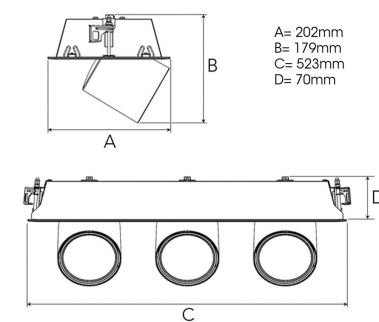

FLEX III 3000, 930 (BBL), MEDIUM, WHITE

ITAB

- ✓ Modern, minimalistisch und sauber wirkende Decke
- ✓ Verfügbar in verschiedenen Lumenpaketen
- ✓ Werkzeuglose Montage
- ✓ Versenkbar und drehbar
- ✓ Erhältlich in Weiß, Schwarz und Grau

TECHNICAL SPECIFICATION

Product Code	306-561-10
Colour	White
Control	On/off
CRI light colour	930 (BBL)
Delivered lumen output lm	3 x 2800
Driver	Stand alone, included
EEL	A++
Light distribution	Medium
Lightsource	LED COB
Mains input voltage	220-240 V
Measurements A	202
Measurements B	179
Measurements C	523
Measurements D	70
Mounting	Recessed
Position	360°/60°
Lifetime	L80 B10, 50.000h
Protection	IP 20, class III
Sawing instructions x	177
Sawing instructions y	512
Start Time	Instant
System power W	3 x 24,3
Unit	mm
Weight	2.8

A= 202mm
B= 179mm
C= 523mm
D= 70mm

Spot		Medium		Flood		Wide Flood	
m	ø	m	ø	m	ø	m	ø
1.0	0.25	1.0	0.48	1.0	0.69	1.0	1.07
2.0	0.49	2.0	0.95	2.0	1.39	2.0	2.14
3.0	0.74	3.0	1.43	3.0	2.08	3.0	3.22

177 x 512mm