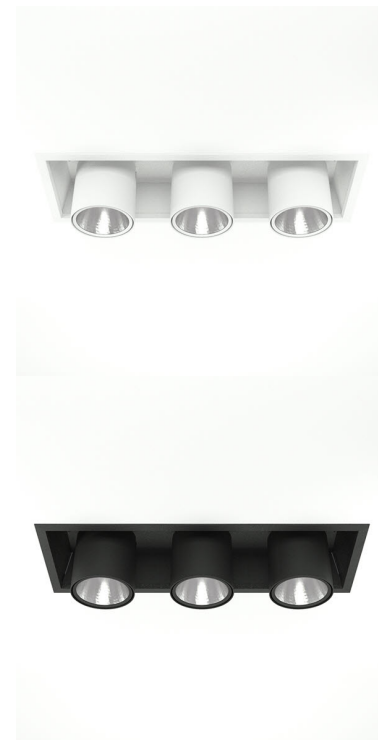

FLEX III 4000, 930 (BBL), FLOOD, GREY

ITAB

- ✓ Modern, minimalistisch und sauber wirkende Decke
- ✓ Verfügbar in verschiedenen Lumenpaketen
- ✓ Werkzeuglose Montage
- ✓ Versenkbar und drehbar
- ✓ Erhältlich in Weiß, Schwarz und Grau

TECHNICAL SPECIFICATION

Product Code	306-572-30
Colour	Grey
Control	On/off
CRI light colour	930 (BBL)
Delivered lumen output lm	3 x 3850
Driver	Stand alone, included
EEL	A++
Light distribution	Flood
Lightsource	LED COB
Mains input voltage	220-240 V
Measurements A	202
Measurements B	179
Measurements C	523
Measurements D	70
Mounting	Recessed
Position	360°/60°
Lifetime	L80 B10, 50.000h
Protection	IP 20, class III
Sawing instructions x	177
Sawing instructions y	512
Start Time	Instant
System power W	3 x 35,3
Unit	mm
Weight	2,8

Spot		Medium		Flood		Wide Flood	
	14°		27°		38°		56°
m	ø	m	ø	m	ø	m	ø
1.0	0.25	1.0	0.48	1.0	0.69	1.0	1.07
2.0	0.49	2.0	0.95	2.0	1.39	2.0	2.14
3.0	0.74	3.0	1.43	3.0	2.08	3.0	3.22

177 x 512mm