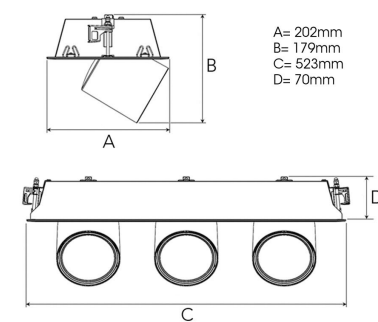

FLEX III 4000, 930 (BBL), FLOOD, GREY

ITAB

- ✓ Modern, minimalistisch und sauber wirkende Decke
- ✓ Verfügbar in verschiedenen Lumenpaketen
- ✓ Werkzeuglose Montage
- ✓ Versenkbar und drehbar
- ✓ Erhältlich in Weiß, Schwarz und Grau

TECHNICAL SPECIFICATION

Product Code	306-572-30
Colour	Grey
Control	On/off
CRI light colour	930 (BBL)
Delivered lumen output lm	3 x 3850
Driver	Stand alone, included
EEL	A++
Light distribution	Flood
Lightsource	LED COB
Mains input voltage	220-240 V
Measurements A	202
Measurements B	179
Measurements C	523
Measurements D	70
Mounting	Recessed
Position	360°/60°
Lifetime	L80 B10, 50.000h
Protection	IP 20, class III
Sawing instructions x	177
Sawing instructions y	512
Start Time	Instant
System power W	3 x 35,3
Unit	mm
Weight	2,8

Spot		Medium		Flood		Wide Flood	
	14°		27°		38°		56°
m	ø	m	ø	m	ø	m	ø
1.0	0.25	1.0	0.48	1.0	0.69	1.0	1.07
2.0	0.49	2.0	0.95	2.0	1.39	2.0	2.14
3.0	0.74	3.0	1.43	3.0	2.08	3.0	3.22

177 x 512mm