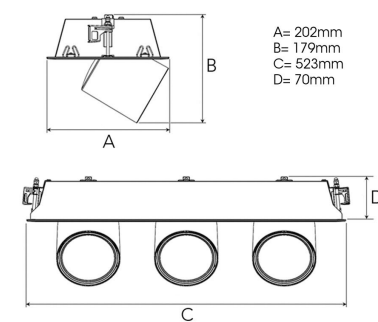

FLEX III 4000, 930 (BBL), FLOOD, BLACK

ITAB

- ✓ Modern, minimalistisch und sauber wirkende Decke
- ✓ Verfügbar in verschiedenen Lumenpaketen
- ✓ Werkzeuglose Montage
- ✓ Versenkbar und drehbar
- ✓ Erhältlich in Weiß, Schwarz und Grau

TECHNICAL SPECIFICATION

Product Code	306-572-20
Colour	Black
Control	On/off
CRI light colour	930 (BBL)
Delivered lumen output lm	3 x 3850
Driver	Stand alone, included
EEL	A++
Light distribution	Flood
Lightsource	LED COB
Mains input voltage	220-240 V
Measurements A	202
Measurements B	179
Measurements C	523
Measurements D	70
Mounting	Recessed
Position	360°/60°
Lifetime	L80 B10, 50.000h
Protection	IP 20, class III
Sawing instructions x	177
Sawing instructions y	512
Start Time	Instant
System power W	3 x 35,3
Unit	mm
Weight	2,8

A= 202mm
B= 179mm
C= 523mm
D= 70mm

Spot		Medium		Flood		Wide Flood	
m	ø	m	ø	m	ø	m	ø
1.0	0.25	1.0	0.48	1.0	0.69	1.0	1.07
2.0	0.49	2.0	0.95	2.0	1.39	2.0	2.14
3.0	0.74	3.0	1.43	3.0	2.08	3.0	3.22

177 x 512mm