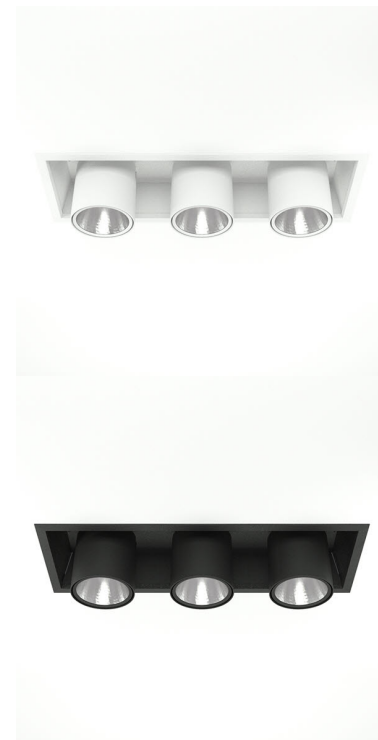

FLEX III 4000, 930 (BBL), FLOOD, BLACK

ITAB

- ✓ Modern, minimalistisch und sauber wirkende Decke
- ✓ Verfügbar in verschiedenen Lumenpaketen
- ✓ Werkzeuglose Montage
- ✓ Versenkbar und drehbar
- ✓ Erhältlich in Weiß, Schwarz und Grau

TECHNICAL SPECIFICATION

Product Code	306-572-20
Colour	Black
Control	On/off
CRI light colour	930 (BBL)
Delivered lumen output lm	3 x 3850
Driver	Stand alone, included
EEL	A++
Light distribution	Flood
Lightsource	LED COB
Mains input voltage	220-240 V
Measurements A	202
Measurements B	179
Measurements C	523
Measurements D	70
Mounting	Recessed
Position	360°/60°
Lifetime	L80 B10, 50.000h
Protection	IP 20, class III
Sawing instructions x	177
Sawing instructions y	512
Start Time	Instant
System power W	3 x 35,3
Unit	mm
Weight	2,8

A= 202mm
B= 179mm
C= 523mm
D= 70mm

Spot		Medium		Flood		Wide Flood	
m	ø	m	ø	m	ø	m	ø
1.0	0.25	1.0	0.48	1.0	0.69	1.0	1.07
2.0	0.49	2.0	0.95	2.0	1.39	2.0	2.14
3.0	0.74	3.0	1.43	3.0	2.08	3.0	3.22

177 x 512mm