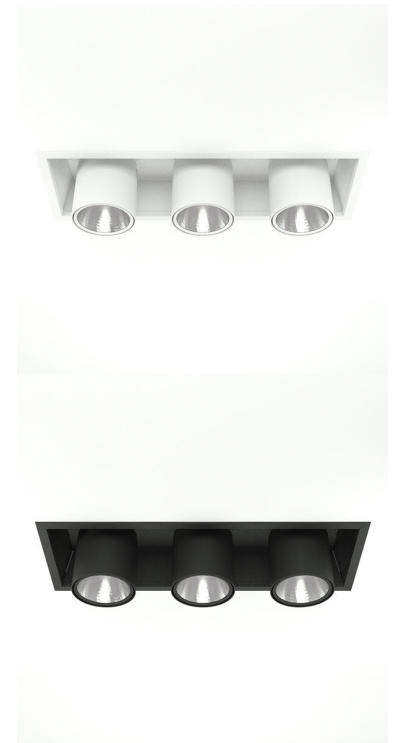

FLEX III 4000, 930 (BBL), FLOOD, WHITE

- ✓ Modern, minimalistisch und sauber wirkende Decke
- ✓ Verfügbar in verschiedenen Lumenpaketen
- ✓ Werkzeuglose Montage
- ✓ Versenkbar und drehbar
- ✓ Erhältlich in Weiß, Schwarz und Grau

TECHNICAL SPECIFICATION

Product Code	306-572-10
Colour	White
Control	On/off
CRI light colour	930 (BBL)
Delivered lumen output lm	3 x 3850
Driver	Stand alone, included
EEL	A++
Light distribution	Flood
Lightsource	LED COB
Mains input voltage	220-240 V
Measurements A	202
Measurements B	179
Measurements C	523
Measurements D	70
Mounting	Recessed
Position	360°/60°
Lifetime	L80 B10, 50.000h
Protection	IP 20, class III
Sawing instructions x	177
Sawing instructions y	512
Start Time	Instant
System power W	3 x 35,3
Unit	mm
Weight	2,8

Spot		Medium		Flood		Wide Flood	
m	ø	m	ø	m	ø	m	ø
1.0	0.25	1.0	0.48	1.0	0.69	1.0	1.07
2.0	0.49	2.0	0.95	2.0	1.39	2.0	2.14
3.0	0.74	3.0	1.43	3.0	2.08	3.0	3.22

177 x 512mm