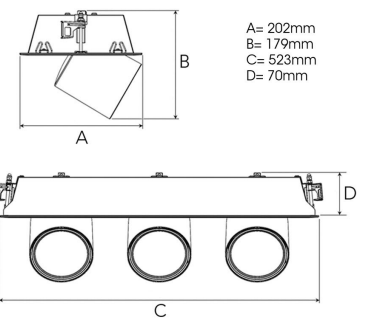

FLEX III 4000, 930 (BBL), FLOOD, WHITE

- ✓ Modern, minimalistisch und sauber wirkende Decke
- ✓ Verfügbar in verschiedenen Lumenpaketen
- ✓ Werkzeuglose Montage
- ✓ Versenkbar und drehbar
- ✓ Erhältlich in Weiß, Schwarz und Grau

TECHNICAL SPECIFICATION

Product Code	306-572-10
Colour	White
Control	On/off
CRI light colour	930 (BBL)
Delivered lumen output lm	3 x 3850
Driver	Stand alone, included
EEL	A++
Light distribution	Flood
Lightsource	LED COB
Mains input voltage	220-240 V
Measurements A	202
Measurements B	179
Measurements C	523
Measurements D	70
Mounting	Recessed
Position	360°/60°
Lifetime	L80 B10, 50.000h
Protection	IP 20, class III
Sawing instructions x	177
Sawing instructions y	512
Start Time	Instant
System power W	3 x 35,3
Unit	mm
Weight	2,8

Spot		Medium		Flood		Wide Flood	
m	ø	m	ø	m	ø	m	ø
1.0	0.25	1.0	0.48	1.0	0.69	1.0	1.07
2.0	0.49	2.0	0.95	2.0	1.39	2.0	2.14
3.0	0.74	3.0	1.43	3.0	2.08	3.0	3.22

177 x 512mm