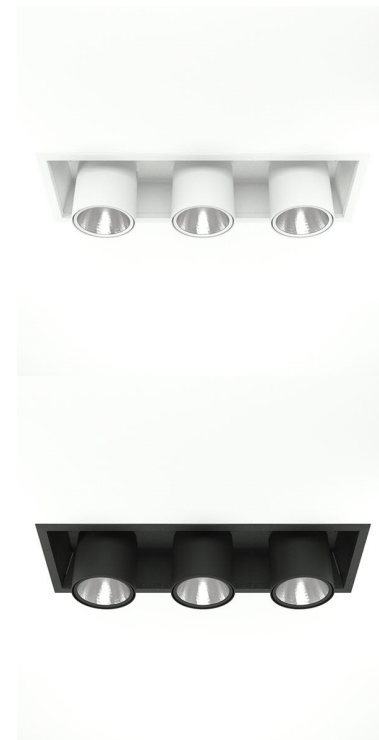

FLEX III 3000, 930 (BBL), FLOOD, GREY

ITAB

- ✓ Modern, minimalistisch und sauber wirkende Decke
- ✓ Verfügbar in verschiedenen Lumenpaketen
- ✓ Werkzeuglose Montage
- ✓ Versenkbar und drehbar
- ✓ Erhältlich in Weiß, Schwarz und Grau

TECHNICAL SPECIFICATION

Product Code	306-562-30
Colour	Grey
Control	On/off
CRI light colour	930 (BBL)
Delivered lumen output lm	3 x 2800
Driver	Stand alone, included
EEL	A++
Light distribution	Flood
Lightsource	LED COB
Mains input voltage	220-240 V
Measurements A	202
Measurements B	179
Measurements C	523
Measurements D	70
Mounting	Recessed
Position	360°/60°
Lifetime	L80 B10, 50.000h
Protection	IP 20, class III
Sawing instructions x	177
Sawing instructions y	512
Start Time	Instant
System power W	3 x 24,3
Unit	mm
Weight	2.8

A= 202mm
B= 179mm
C= 523mm
D= 70mm

Spot		Medium		Flood		Wide Flood	
14°		27°		38°		56°	
m	ø	m	ø	m	ø	m	ø
1.0	0.25	1.0	0.48	1.0	0.69	1.0	1.07
2.0	0.49	2.0	0.95	2.0	1.39	2.0	2.14
3.0	0.74	3.0	1.43	3.0	2.08	3.0	3.22

177 x 512mm