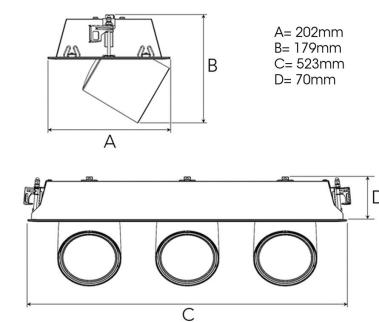

TECHNICAL SPECIFICATION

Product Code	306-562-30
Colour	Grey
Control	On/off
CRI light colour	930 (BBL)
Delivered lumen output lm	3 x 2800
Driver	Stand alone, included
EEL	A++
Light distribution	Flood
Lightsource	LED COB
Mains input voltage	220-240 V
Measurements A	202
Measurements B	179
Measurements C	523
Measurements D	70
Mounting	Recessed
Position	360°/60°
Lifetime	L80 B10, 50.000h
Protection	IP 20, class III
Sawing instructions x	177
Sawing instructions y	512
Start Time	Instant
System power W	3 x 24,3
Unit	mm
Weight	2.8

A= 202mm
B= 179mm
C= 523mm
D= 70mm

Spot		Medium		Flood		Wide Flood	
14°		27°		38°		56°	
m	ø	m	ø	m	ø	m	ø
1.0	0.25	1.0	0.48	1.0	0.69	1.0	1.07
2.0	0.49	2.0	0.95	2.0	1.39	2.0	2.14
3.0	0.74	3.0	1.43	3.0	2.08	3.0	3.22

177 x 512mm