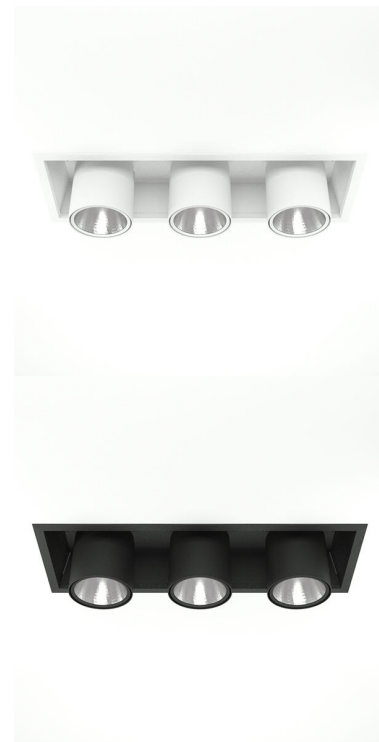

FLEX III 3000, 930 (BBL), FLOOD, BLACK

- ✓ Modern, minimalistisch und sauber wirkende Decke
- ✓ Verfügbar in verschiedenen Lumenpaketen
- ✓ Werkzeuglose Montage
- ✓ Versenkbar und drehbar
- ✓ Erhältlich in Weiß, Schwarz und Grau

TECHNICAL SPECIFICATION

Product Code	306-562-20
Colour	Black
Control	On/off
CRI light colour	930 (BBL)
Delivered lumen output lm	3 x 2800
Driver	Stand alone, included
EEL	A++
Light distribution	Flood
Lightsource	LED COB
Mains input voltage	220-240 V
Measurements A	202
Measurements B	179
Measurements C	523
Measurements D	70
Mounting	Recessed
Position	360°/60°
Lifetime	L80 B10, 50.000h
Protection	IP 20, class III
Sawing instructions x	177
Sawing instructions y	512
Start Time	Instant
System power W	3 x 24,3
Unit	mm
Weight	2.8

A= 202mm
B= 179mm
C= 523mm
D= 70mm

Spot		Medium		Flood		Wide Flood	
14°		27°		38°		56°	
m	ø	m	ø	m	ø	m	ø
1.0	0.25	1.0	0.48	1.0	0.69	1.0	1.07
2.0	0.49	2.0	0.95	2.0	1.39	2.0	2.14
3.0	0.74	3.0	1.43	3.0	2.08	3.0	3.22

177 x 512mm