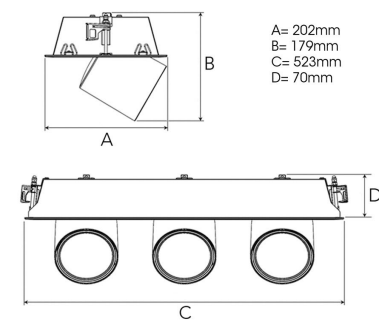

TECHNICAL SPECIFICATION

Product Code	306-562-20
Colour	Black
Control	On/off
CRI light colour	930 (BBL)
Delivered lumen output lm	3 x 2800
Driver	Stand alone, included
EEL	A++
Light distribution	Flood
Lightsource	LED COB
Mains input voltage	220-240 V
Measurements A	202
Measurements B	179
Measurements C	523
Measurements D	70
Mounting	Recessed
Position	360°/60°
Lifetime	L80 B10, 50.000h
Protection	IP 20, class III
Sawing instructions x	177
Sawing instructions y	512
Start Time	Instant
System power W	3 x 24,3
Unit	mm
Weight	2.8

A= 202mm
B= 179mm
C= 523mm
D= 70mm

Spot		Medium		Flood		Wide Flood	
14°		27°		38°		56°	
m	ø	m	ø	m	ø	m	ø
1.0	0.25	1.0	0.48	1.0	0.69	1.0	1.07
2.0	0.49	2.0	0.95	2.0	1.39	2.0	2.14
3.0	0.74	3.0	1.43	3.0	2.08	3.0	3.22

177 x 512mm