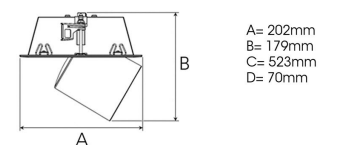

## TECHNICAL SPECIFICATION

Product Code	306-562-10
Colour	White
Control	On/off
CRI light colour	930 (BBL)
Delivered lumen output lm	3 x 2800
Driver	Stand alone, included
EEL	A++
Light distribution	Flood
Lightsource	LED COB
Mains input voltage	220-240 V
Measurements A	202
Measurements B	179
Measurements C	523
Measurements D	70
Mounting	Recessed
Position	360°/60°
Lifetime	L80 B10, 50.000h
Protection	IP 20, class III
Sawing instructions x	177
Sawing instructions y	512
Start Time	Instant
System power W	3 x 24,3
Unit	mm
Weight	2.8

Spot		Medium		Flood		Wide Flood	
	14°		27°		38°		56°
m	ø	m	ø	m	ø	m	ø
1.0	0.25	1.0	0.48	1.0	0.69	1.0	1.07
2.0	0.49	2.0	0.95	2.0	1.39	2.0	2.14
3.0	0.74	3.0	1.43	3.0	2.08	3.0	3.22

177 x 512mm