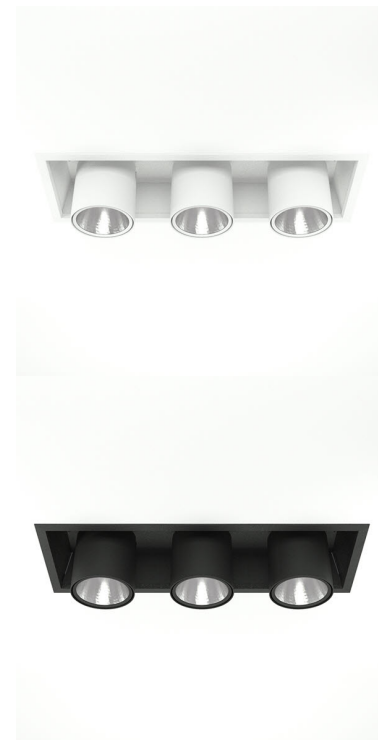

# FLEX III 3000, 930 (BBL), FLOOD, WHITE

- ✓ Modern, minimalistisch und sauber wirkende Decke
- ✓ Verfügbar in verschiedenen Lumenpaketen
- ✓ Werkzeuglose Montage
- ✓ Versenkbar und drehbar
- ✓ Erhältlich in Weiß, Schwarz und Grau

## TECHNICAL SPECIFICATION

Product Code	306-562-10
Colour	White
Control	On/off
CRI light colour	930 (BBL)
Delivered lumen output lm	3 x 2800
Driver	Stand alone, included
EEL	A++
Light distribution	Flood
Lightsource	LED COB
Mains input voltage	220-240 V
Measurements A	202
Measurements B	179
Measurements C	523
Measurements D	70
Mounting	Recessed
Position	360°/60°
Lifetime	L80 B10, 50.000h
Protection	IP 20, class III
Sawing instructions x	177
Sawing instructions y	512
Start Time	Instant
System power W	3 x 24,3
Unit	mm
Weight	2.8

Spot		Medium		Flood		Wide Flood	
	14°		27°		38°		56°
m	ø	m	ø	m	ø	m	ø
1.0	0.25	1.0	0.48	1.0	0.69	1.0	1.07
2.0	0.49	2.0	0.95	2.0	1.39	2.0	2.14
3.0	0.74	3.0	1.43	3.0	2.08	3.0	3.22

177 x 512mm