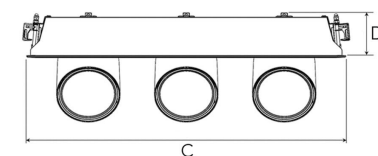

# FLEX III 3000, 930 (BBL), FLOOD, WHITE

- ✓ Modern, minimalistisch und sauber wirkende Decke
- ✓ Verfügbar in verschiedenen Lumenpaketen
- ✓ Werkzeuglose Montage
- ✓ Versenkbar und drehbar
- ✓ Erhältlich in Weiß, Schwarz und Grau

## TECHNICAL SPECIFICATION

Product Code	306-562-10
Colour	White
Control	On/off
CRI light colour	930 (BBL)
Delivered lumen output lm	3 x 2800
Driver	Stand alone, included
EEL	A++
Light distribution	Flood
Lightsource	LED COB
Mains input voltage	220-240 V
Measurements A	202
Measurements B	179
Measurements C	523
Measurements D	70
Mounting	Recessed
Position	360°/60°
Lifetime	L80 B10, 50.000h
Protection	IP 20, class III
Sawing instructions x	177
Sawing instructions y	512
Start Time	Instant
System power W	3 x 24,3
Unit	mm
Weight	2.8

Spot		Medium		Flood		Wide Flood	
	14°		27°		38°		56°
m	ø	m	ø	m	ø	m	ø
1.0	0.25	1.0	0.48	1.0	0.69	1.0	1.07
2.0	0.49	2.0	0.95	2.0	1.39	2.0	2.14
3.0	0.74	3.0	1.43	3.0	2.08	3.0	3.22

177 x 512mm