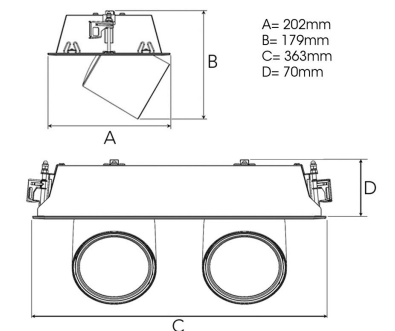

FLEX II 4000, 930 (BBL), WIDE FLOOD, GREY

- ✓ Modern, minimalistisch und sauber wirkende Decke
- ✓ Verfügbar in verschiedenen Lumenpaketen
- ✓ Werkzeuglose Montage
- ✓ Versenkbar und drehbar
- ✓ Erhältlich in Weiß, Schwarz und Grau

TECHNICAL SPECIFICATION

Product Code	306-553-30
Colour	Grey
Control	On/off
CRI light colour	930 (BBL)
Delivered lumen output lm	2 x 3850
Driver	Stand alone, included
EEL	A++
Light distribution	Wide flood
Lightsource	LED COB
Mains input voltage	220-240 V
Measurements A	202
Measurements B	179
Measurements C	363
Measurements D	70
Mounting	Recessed
Position	360°/60°
Lifetime	L80 B10, 50.000h
Protection	IP 20, class III
Sawing instructions x	177
Sawing instructions y	352
Start Time	Instant
System power W	2 x 35,2
Unit	mm
Weight	1,9

Spot	Medium	Flood	Wide Flood
14°	27°	36°	56°
m	ø	m	ø
1.0	0.25	1.0	0.48
2.0	0.49	2.0	0.95
3.0	0.74	3.0	1.43
1.0	0.69	1.0	1.07
2.0	1.39	2.0	2.14
3.0	2.08	3.0	3.22

177 x 352mm