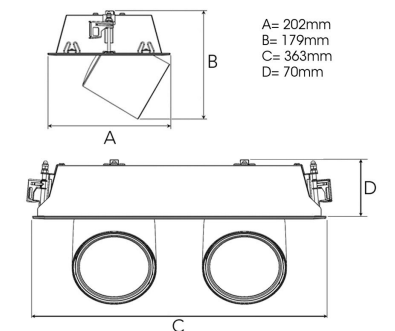

FLEX II 4000, 930 (BBL), WIDE FLOOD, BLACK

- ✓ Modern, minimalistisch und sauber wirkende Decke
- ✓ Verfügbar in verschiedenen Lumenpaketen
- ✓ Werkzeuglose Montage
- ✓ Versenkbar und drehbar
- ✓ Erhältlich in Weiß, Schwarz und Grau

TECHNICAL SPECIFICATION

Product Code	306-553-20
Colour	Black
Control	On/off
CRI light colour	930 (BBL)
Delivered lumen output lm	2 x 3850
Driver	Stand alone, included
EEL	A++
Light distribution	Wide flood
Lightsource	LED COB
Mains input voltage	220-240 V
Measurements A	202
Measurements B	179
Measurements C	363
Measurements D	70
Mounting	Recessed
Position	360°/60°
Lifetime	L80 B10, 50.000h
Protection	IP 20, class III
Sawing instructions x	177
Sawing instructions y	352
Start Time	Instant
System power W	2 x 35,2
Unit	mm
Weight	1,9

Spot	Medium	Flood	Wide Flood
14°	27°	38°	56°
m	ø	m	ø
1.0	0.25	1.0	0.48
2.0	0.49	2.0	0.95
3.0	0.74	3.0	1.43
1.0	0.69	1.0	1.07
2.0	1.39	2.0	2.14
3.0	2.08	3.0	3.22

177 x 352mm