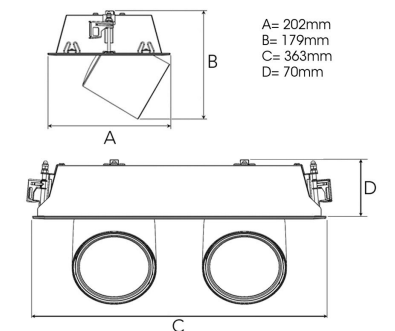

TECHNICAL SPECIFICATION

Product Code	306-545-30
Colour	Grey
Control	On/off
CRI light colour	930 (BBL)
Delivered lumen output lm	2 x 2800
Driver	Stand alone, included
EEL	A++
Light distribution	Wide flood
Lightsource	LED COB
Mains input voltage	220-240 V
Measurements A	202
Measurements B	179
Measurements C	363
Measurements D	70
Mounting	Recessed
Position	360°/60°
Lifetime	L80 B10, 50.000h
Protection	IP 20, class III
Sawing instructions x	177
Sawing instructions y	352
Start Time	Instant
System power W	2 x 24,2
Unit	mm
Weight	1,9

Spot	Medium	Flood	Wide Flood
14°	27°	38°	56°
m	ø	m	ø
1.0	0.25	1.0	0.48
2.0	0.49	2.0	0.95
3.0	0.74	3.0	1.43
1.0	0.69	1.0	1.07
2.0	1.39	2.0	2.14
3.0	2.08	3.0	3.22

177 x 352mm

ITAB

Phone: +46 910 733 790
info@nordiclight.se