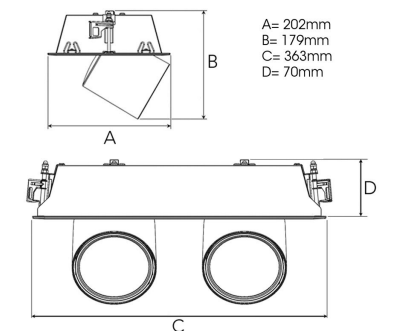

TECHNICAL SPECIFICATION

Product Code	306-545-20
Colour	Black
Control	On/off
CRI light colour	930 (BBL)
Delivered lumen output lm	2 x 2800
Driver	Stand alone, included
EEL	A++
Light distribution	Wide flood
Lightsource	LED COB
Mains input voltage	220-240 V
Measurements A	202
Measurements B	179
Measurements C	363
Measurements D	70
Mounting	Recessed
Position	360°/60°
Lifetime	L80 B10, 50.000h
Protection	IP 20, class III
Sawing instructions x	177
Sawing instructions y	352
Start Time	Instant
System power W	2 x 24,2
Unit	mm
Weight	1,9

Spot	Medium	Flood	Wide Flood
14°	27°	36°	56°
m	ø	m	ø
1.0	0.25	1.0	0.48
2.0	0.49	2.0	0.95
3.0	0.74	3.0	1.43
1.0	0.69	1.0	1.07
2.0	1.39	2.0	2.14
3.0	2.08	3.0	3.22

177 x 352mm