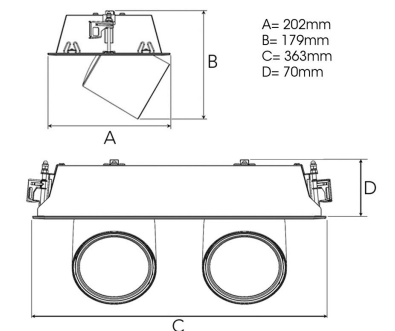

TECHNICAL SPECIFICATION

Product Code	306-545-10
Colour	White
Control	On/off
CRI light colour	930 (BBL)
Delivered lumen output lm	2 x 2800
Driver	Stand alone, included
EEL	A++
Light distribution	Wide flood
Lightsource	LED COB
Mains input voltage	220-240 V
Measurements A	202
Measurements B	179
Measurements C	363
Measurements D	70
Mounting	Recessed
Position	360°/60°
Lifetime	L80 B10, 50.000h
Protection	IP 20, class III
Sawing instructions x	177
Sawing instructions y	352
Start Time	Instant
System power W	2 x 24,2
Unit	mm
Weight	1,9

Spot	Medium	Flood	Wide Flood
14°	27°	36°	56°
m	ø	m	ø
1.0	0.25	1.0	0.48
2.0	0.49	2.0	0.95
3.0	0.74	3.0	1.43
1.0	0.69	1.0	1.07
2.0	1.39	2.0	2.14
3.0	2.08	3.0	3.22

177 x 352mm

ITAB

Phone: +46 910 733 790
info@nordiclight.se