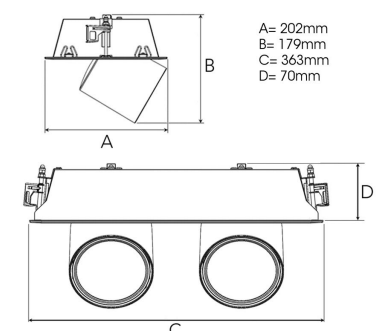

FLEX II 4000, 930 (BBL), WIDE FLODD, WHITE

ITAB

- ✓ Modern, minimalistisch und sauber wirkende Decke
- ✓ Verfügbar in verschiedenen Lumenpaketen
- ✓ Werkzeuglose Montage
- ✓ Versenkbar und drehbar
- ✓ Erhältlich in Weiß, Schwarz und Grau

TECHNICAL SPECIFICATION

Product Code	306-553-10
Colour	White
Control	On/off
CRI light colour	930 (BBL)
Delivered lumen output lm	2 x 3850
Driver	Stand alone, included
EEL	A++
Light distribution	Wide Flodd
Lightsource	LED COB
Mains input voltage	220-240 V
Measurements A	202
Measurements B	179
Measurements C	363
Measurements D	70
Mounting	Recessed
Position	360°/60°
Lifetime	L80 B10, 50.000h
Protection	IP 20, class III
Sawing instructions x	177
Sawing instructions y	352
Start Time	Instant
System power W	2 x 35,2
Unit	mm
Weight	1,9

Spot	Medium	Flood	Wide Flood
14°	27°	36°	56°
m	ø	m	ø
1.0	0.25	1.0	0.48
2.0	0.49	2.0	0.95
3.0	0.74	3.0	1.43
1.0	0.69	1.0	1.07
2.0	1.39	2.0	2.14
3.0	2.08	3.0	3.22

177 x 352mm