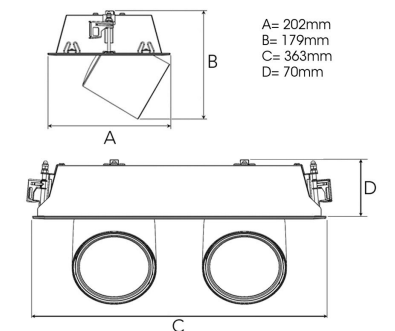

FLEX II 4000, 930 (BBL), SPOT, GREY

ITAB

- ✓ Modern, minimalistisch und sauber wirkende Decke
- ✓ Verfügbar in verschiedenen Lumenpaketen
- ✓ Werkzeuglose Montage
- ✓ Versenkbar und drehbar
- ✓ Erhältlich in Weiß, Schwarz und Grau

TECHNICAL SPECIFICATION

Product Code	306-550-30
Colour	Grey
Control	On/off
CRI light colour	930 (BBL)
Delivered lumen output lm	2 x 3850
Driver	Stand alone, included
EEL	A++
Light distribution	Spot
Lightsource	LED COB
Mains input voltage	220-240 V
Measurements A	202
Measurements B	179
Measurements C	363
Measurements D	70
Mounting	Recessed
Position	360°/60°
Lifetime	L80 B10, 50.000h
Protection	IP 20, class III
Sawing instructions x	177
Sawing instructions y	352
Start Time	Instant
System power W	2 x 35,2
Unit	mm
Weight	1,9

Spot	Medium	Flood	Wide Flood
14°	27°	36°	56°
m	ø	m	ø
1.0	0.25	1.0	0.48
2.0	0.49	2.0	0.95
3.0	0.74	3.0	1.43
1.0	0.69	1.0	1.07
2.0	1.39	2.0	2.14
3.0	2.08	3.0	3.22

177 x 352mm